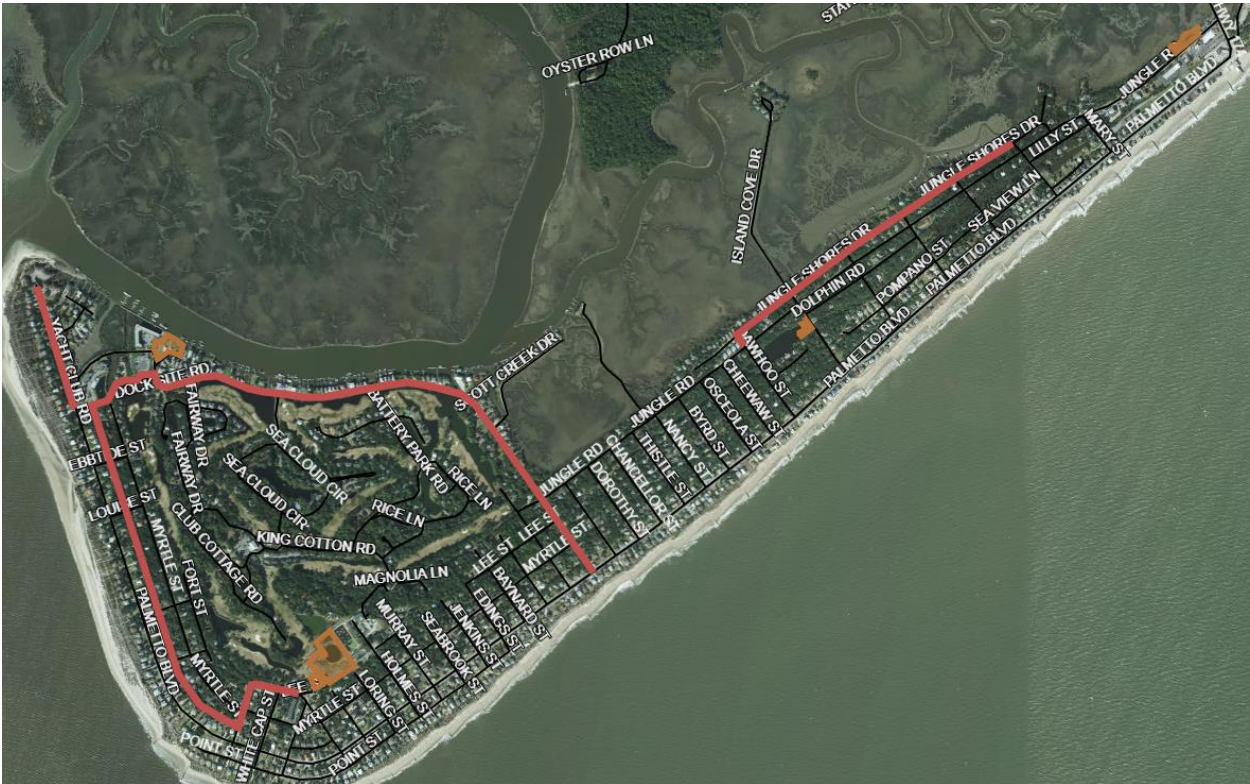

## **Project Location Map**

- Bay Creek Park
- Burley Lyons Park
- Jungle Road Park
- Bike Path
  - Yacht Club Road
  - Vine Street
  - Dock Site Road
  - Jungle Shores Drive
- Tennis Court and Tract M
- Bike Path and Park System – overview
- Beach Accesses – see proposed site location chart

Bike Path - Jungle Shores Dr (from Dawhoo St to Whaley St), Approximate Length: 4,362 Feet

Tennis Court and Tract M

Edisto Beach Bike Path & Park System

## **Pictures:**

- Bay Creek Park
- Burley Lyons Park
- Jungle Road Park
- Bike Path
- Tennis Court and Tract M
- Beach Access - example

Bay Creek Park

Burley Lyons Park

Jungle Road Park

Bike Path

Tennis Court & Tract M

Beach Access