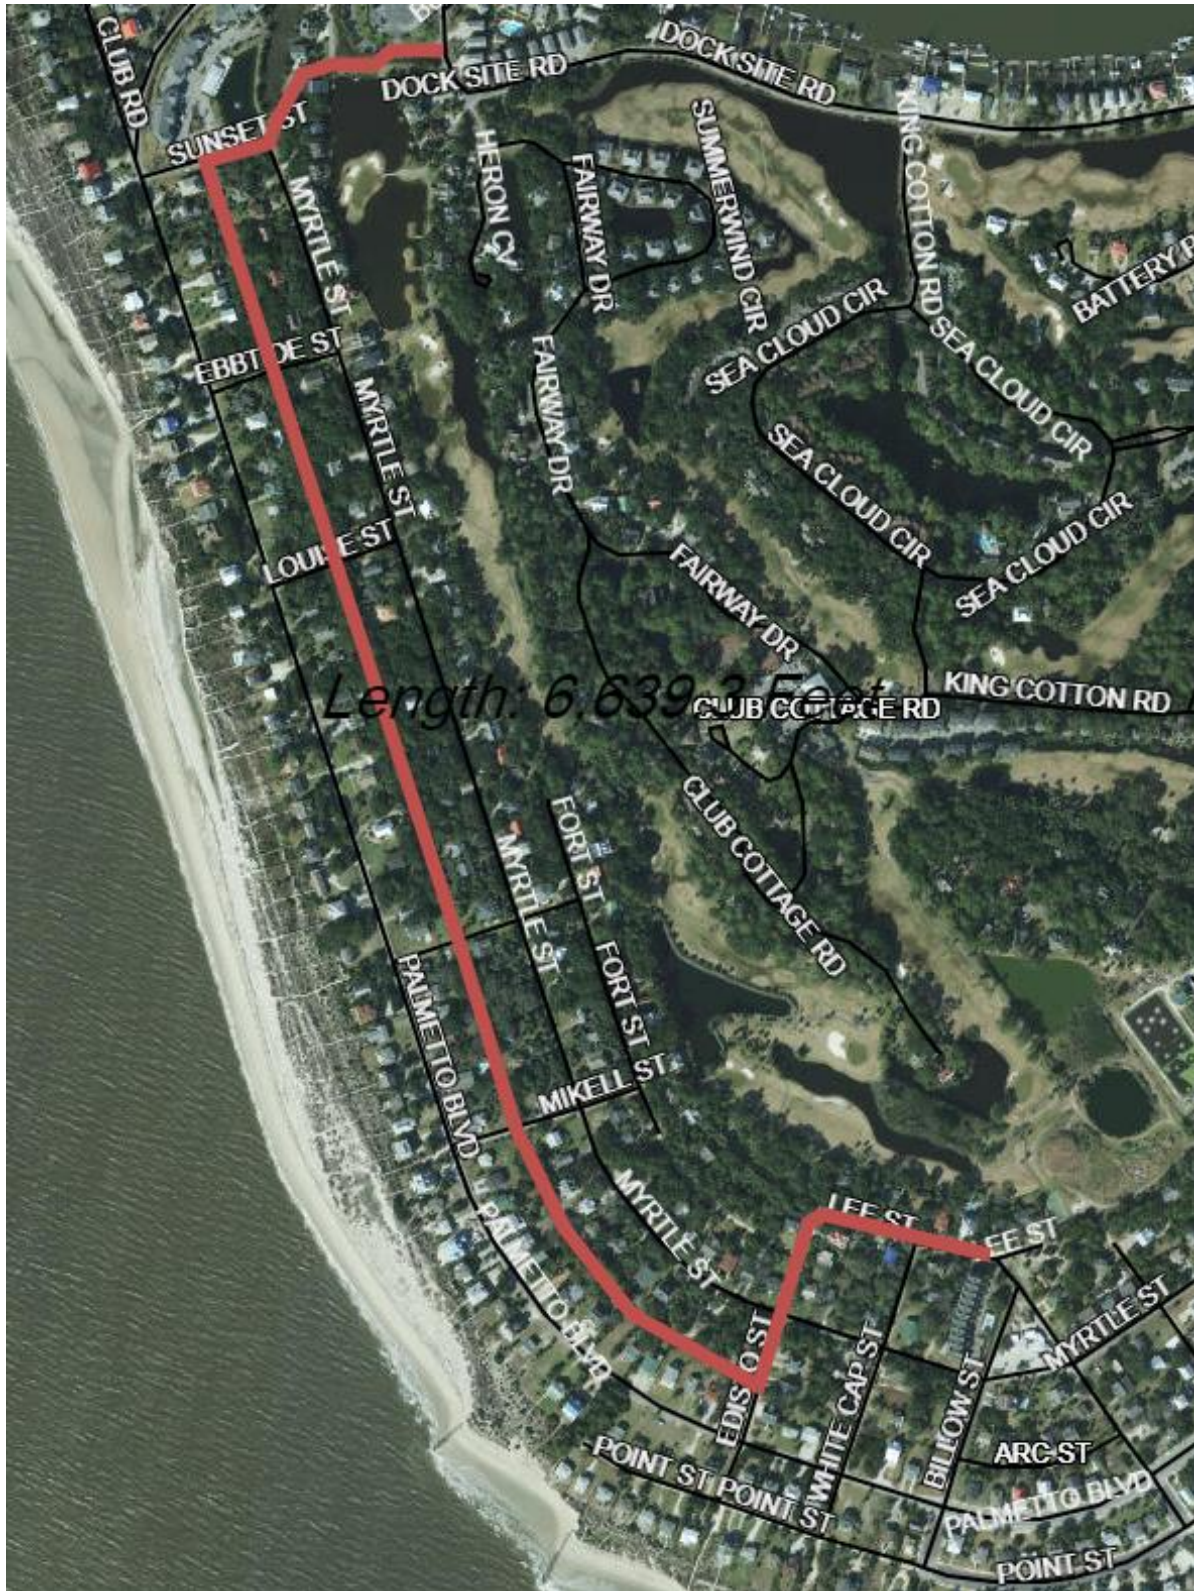

## **Project Location Map**

- Bay Creek Park
- Burley Lyons Park
- Jungle Road Park
- Bike Path
  - Yacht Club Road
  - Vine Street
  - Dock Site Road
  - Jungle Shores Drive
- Tennis Court and Tract M
- Bike Path and Park System – overview
- Beach Accesses – see proposed site location chart

# Project Location Map

Bay Creek Park – 3706 Dock Site Road, Edisto Beach, SC 29439

Burley Lyons Park – Portia Street, Edisto Beach, SC 29438

Jungle Road Park – 105-111 Jungle Road, Edisto Beach, SC 29438

Bike Path - Yacht Club Road: Approximate Length: 1,525 Feet

Bike Path - Vine St, Approximate Length: 6,639 Feet (within the 50' ROW behind residential area from Edisto St to Sunset St)

Bike Path - Dock Site Rd / Lybrand St, Approximate Length: 6,755.2 Feet

Beach Access