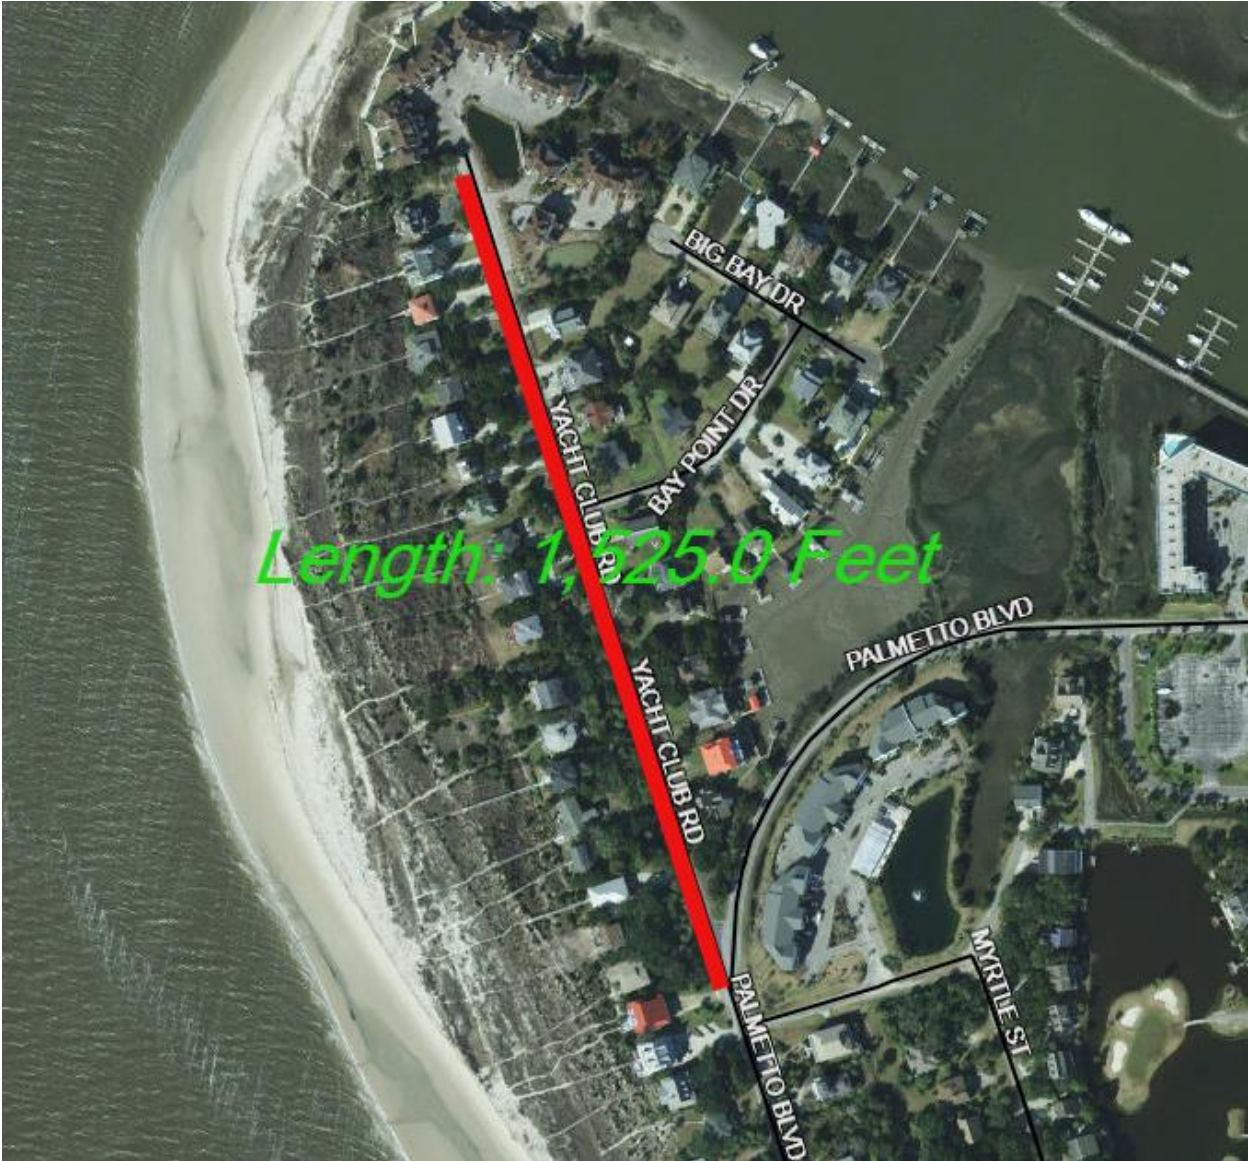

## **Project Location Map**

- Bay Creek Park
- Burley Lyons Park
- Jungle Road Park
- Bike Path
  - Yacht Club Road
  - Vine Street
  - Dock Site Road
  - Jungle Shores Drive
- Tennis Court and Tract M
- Bike Path and Park System – overview
- Beach Accesses – see proposed site location chart

# Project Location Map

Bay Creek Park – 3706 Dock Site Road, Edisto Beach, SC 29439

Burley Lyons Park – Portia Street, Edisto Beach, SC 29438

Jungle Road Park – 105-111 Jungle Road, Edisto Beach, SC 29438

Bike Path - Yacht Club Road: Approximate Length: 1,525 Feet

Bike Path - Vine St, Approximate Length: 6,639 Feet (within the 50' ROW behind residential area from Edisto St to Sunset St)

Bike Path - Dock Site Rd / Lybrand St, Approximate Length: 6,755.2 Feet

Beach Access