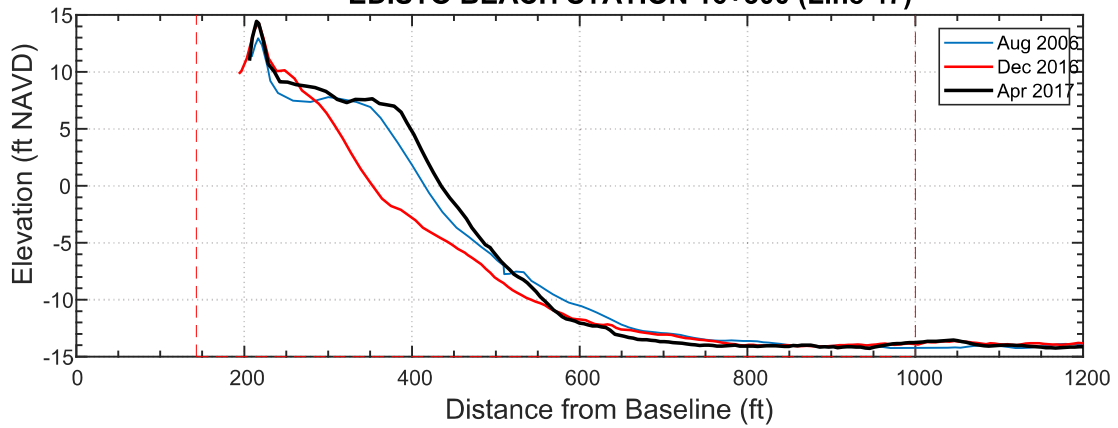

EDISTO BEACH STATION 16+300 (Line 47)

Date	Vol to -15
Aug 2006	316.1
Dec 2016	279.6
Apr 2017	322.0