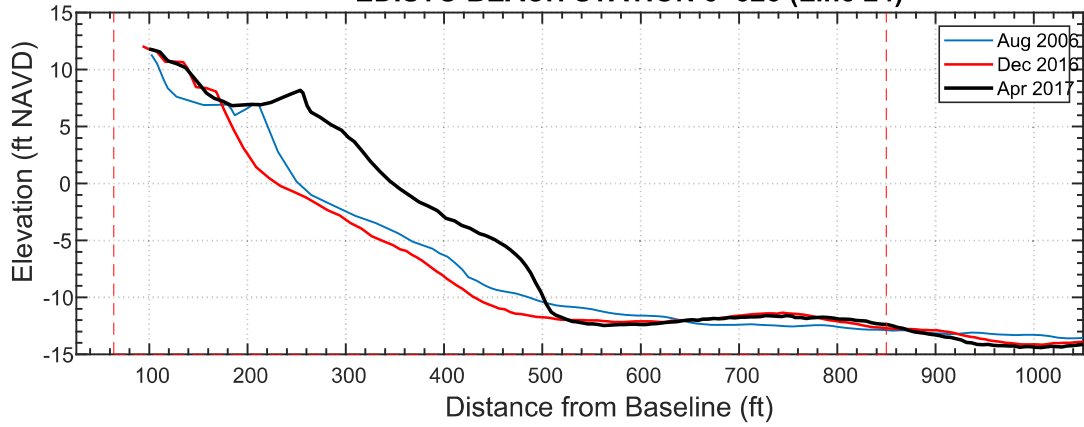

EDISTO BEACH STATION 8+525 (Line 24)

Date	Vol to -15
Aug 2006	279.8
Dec 2016	266.7
Apr 2017	336.2