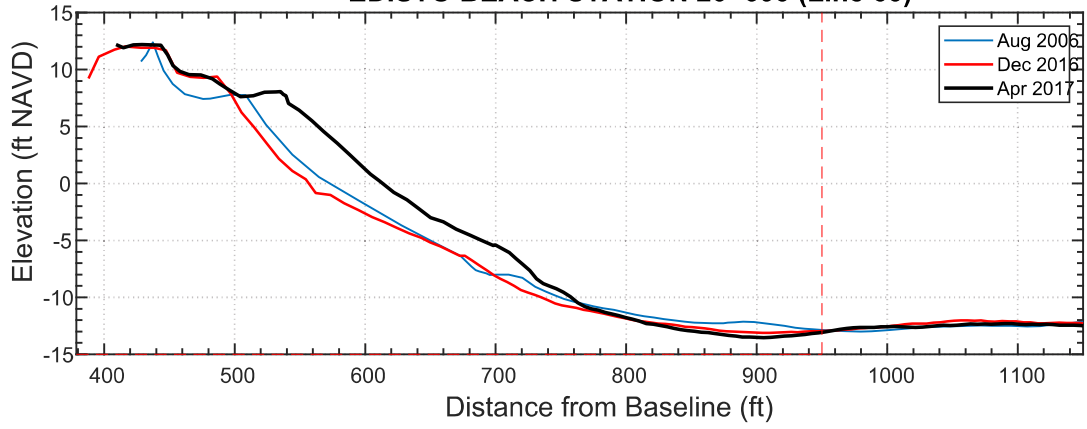

EDISTO BEACH STATION 20+600 (Line 60)

Date	Vol to -15
Aug 2006	278.3
Dec 2016	270.4
Apr 2017	303.8