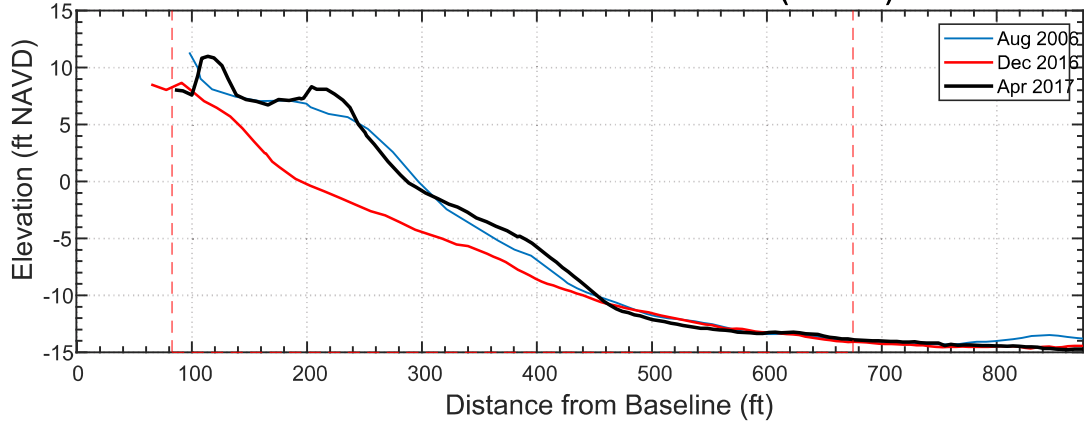

EDISTO BEACH STATION 4+75 (Line 10)

Date	Vol to -15
Aug 2006	243.8
Dec 2016	194.3
Apr 2017	247.9