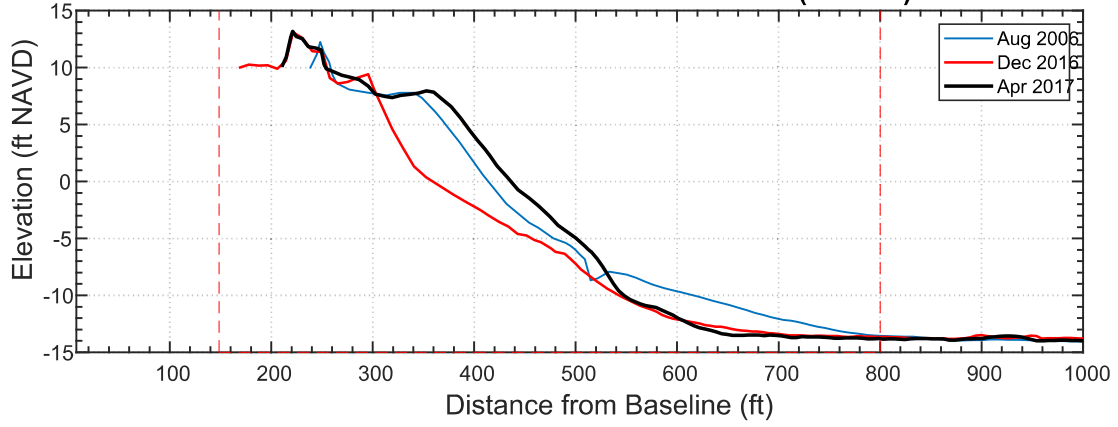

EDISTO BEACH STATION 16+525 (Line 48)

Date	Vol to -15
Aug 2006	310.7
Dec 2016	272.6
Apr 2017	309.5