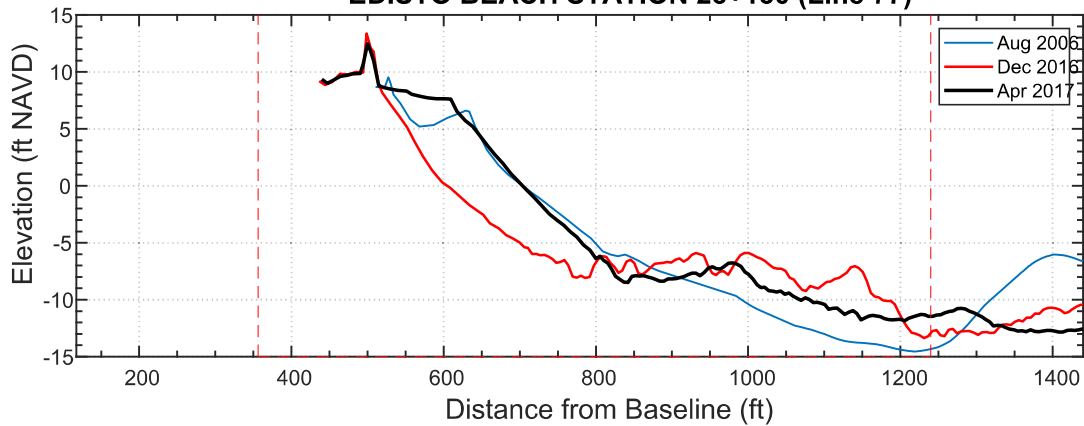

EDISTO BEACH STATION 28+130 (Line 77)

Date	Vol to -15
Aug 2006	394.2
Dec 2016	396.2
Apr 2017	426.5