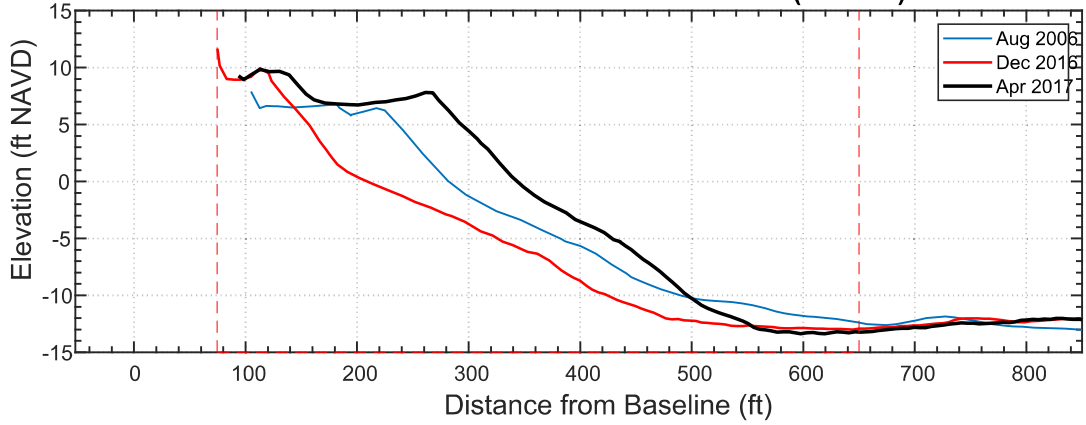

EDISTO BEACH STATION 7+300 (Line 20)

Date	Vol to -15
Aug 2006	256.1
Dec 2016	208.9
Apr 2017	289.5