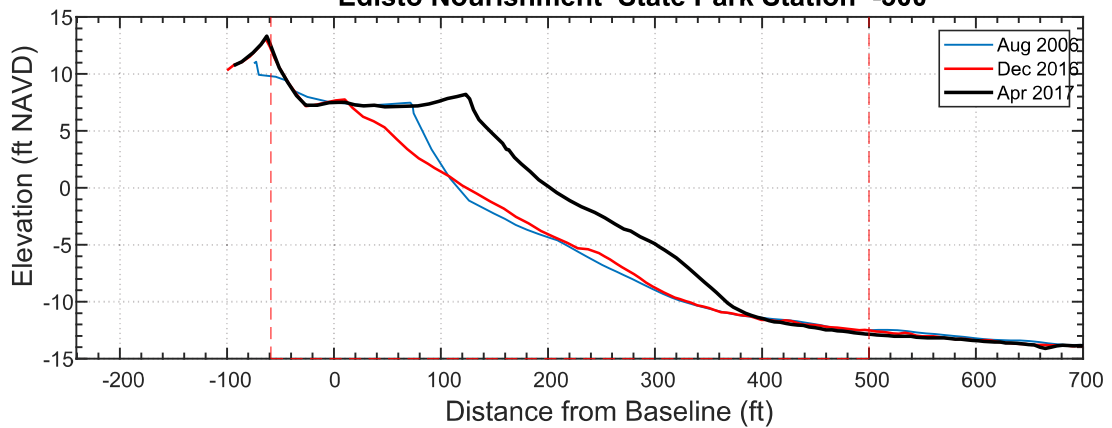

Edisto Nourishment State Park Station -300

Date	Vol to -15
Aug 2006	237.8
Dec 2016	235.6
Apr 2017	287.0