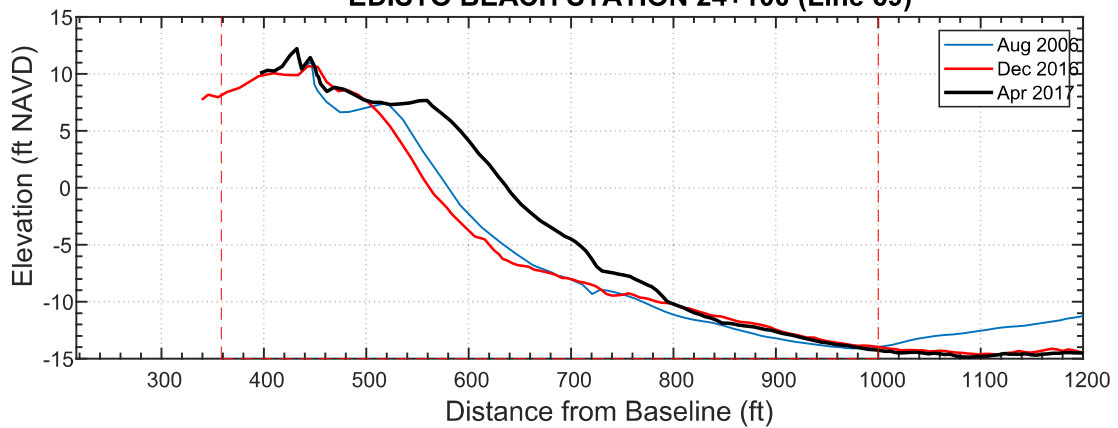

EDISTO BEACH STATION 24+100 (Line 69)

Date	Vol to -15
Aug 2006	266.7
Dec 2016	262.4
Apr 2017	309.2