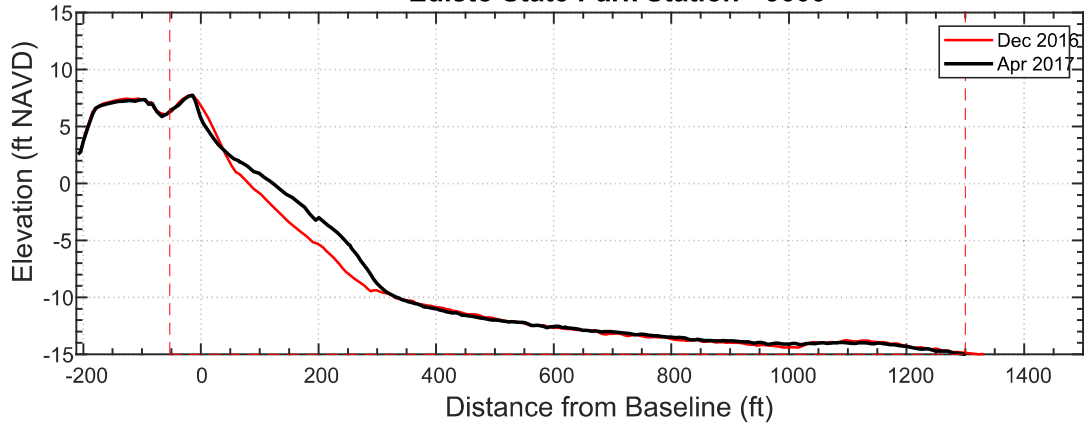

Edisto State Park Station - 3600

Date   Vol to -15

Dec 2016	249.3
Apr 2017	267.0