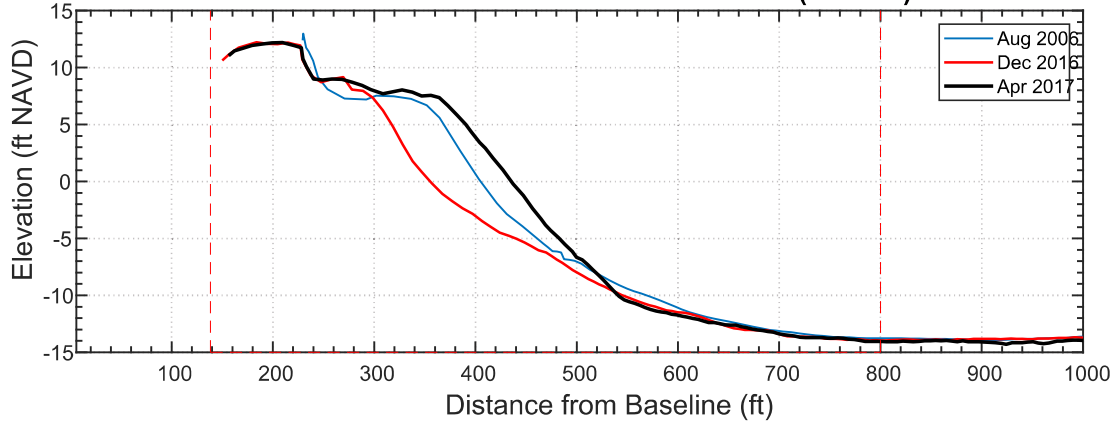

EDISTO BEACH STATION 15+245 (Line 44)

Date	Vol to -15
Aug 2006	308.6
Dec 2016	279.3
Apr 2017	316.7