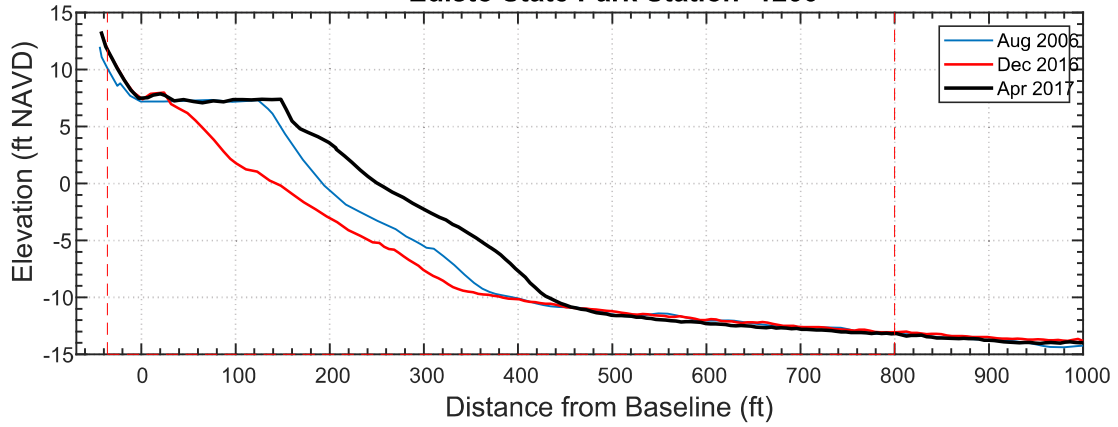

Edisto State Park Station -1200

Date	Vol to -15
Aug 2006	299.6
Dec 2016	266.2
Apr 2017	333.5