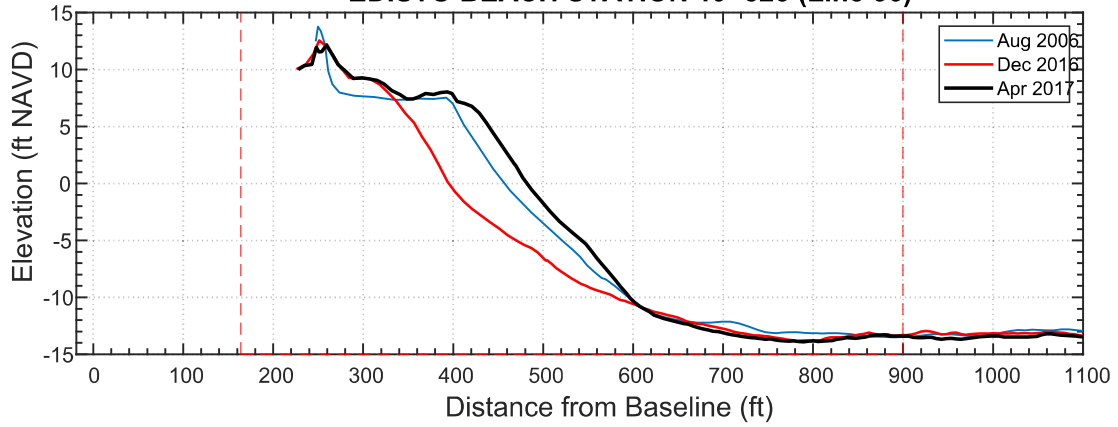

EDISTO BEACH STATION 19+525 (Line 56)

Date	Vol to -15
Aug 2006	332.4
Dec 2016	291.5
Apr 2017	337.1