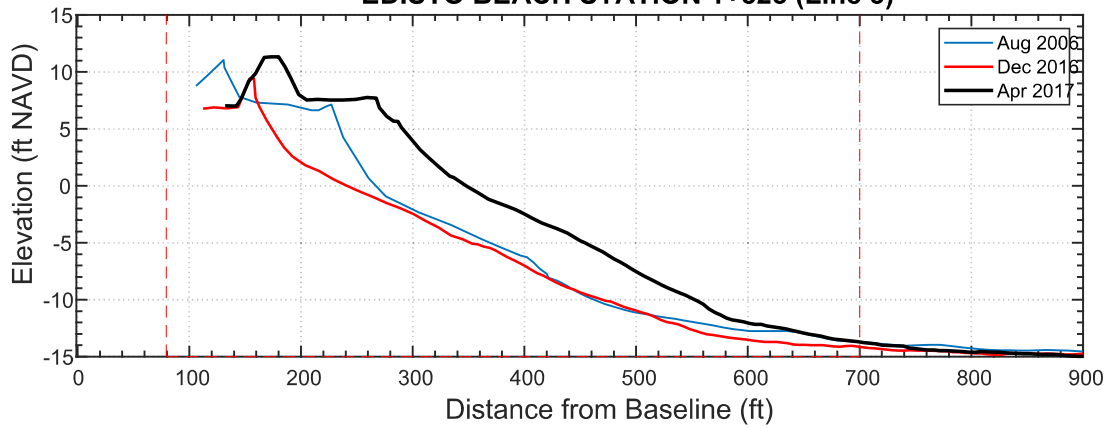

EDISTO BEACH STATION 1+525 (Line 3)

Date	Vol to -15
Aug 2006	250.1
Dec 2016	221.8
Apr 2017	305.7