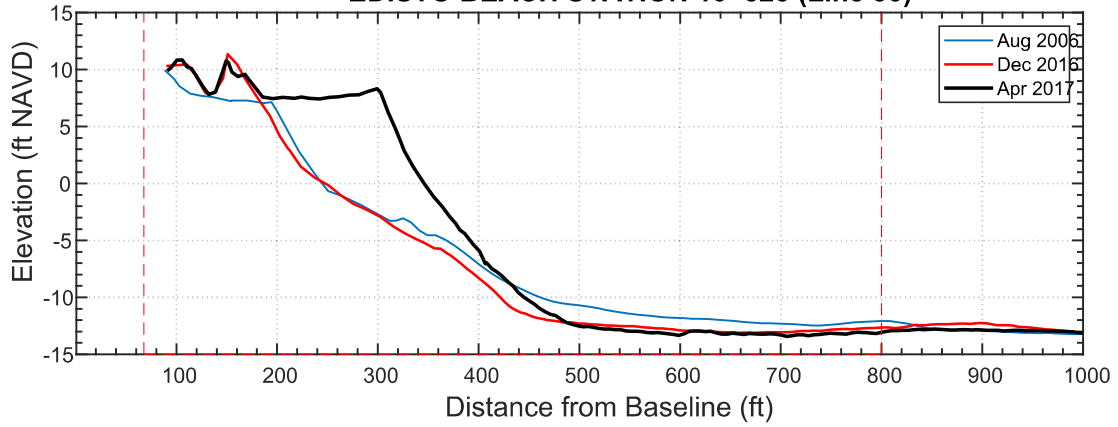

EDISTO BEACH STATION 10+525 (Line 30)

Date	Vol to -15
Aug 2006	264.3
Dec 2016	248.3
Apr 2017	298.9