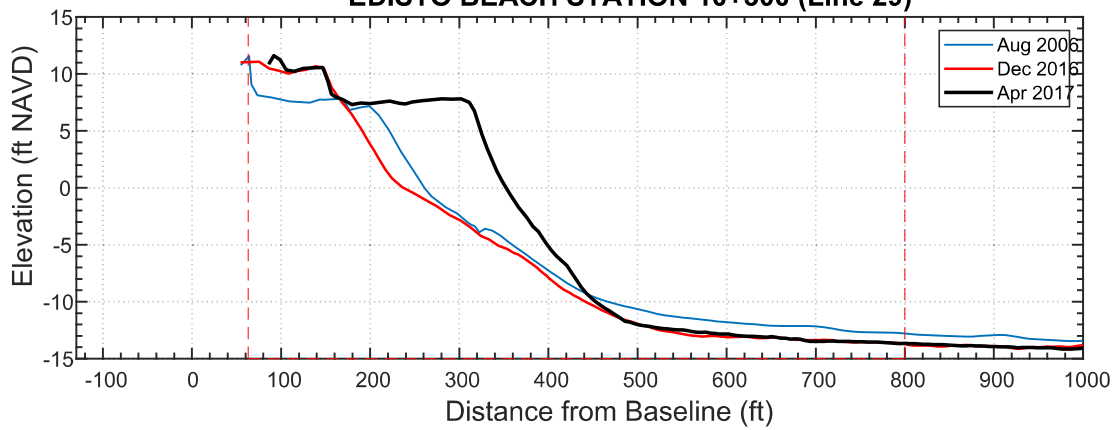

EDISTO BEACH STATION 10+300 (Line 29)

Date	Vol to -15
Aug 2006	270.1
Dec 2016	251.6
Apr 2017	311.5