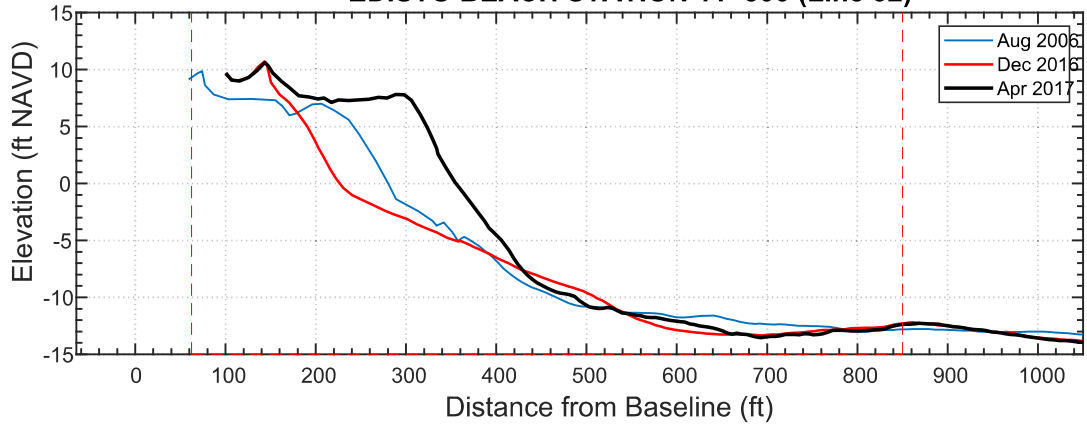

EDISTO BEACH STATION 11+300 (Line 32)

Date	Vol to -15
Aug 2006	281.9
Dec 2016	266.3
Apr 2017	322.5