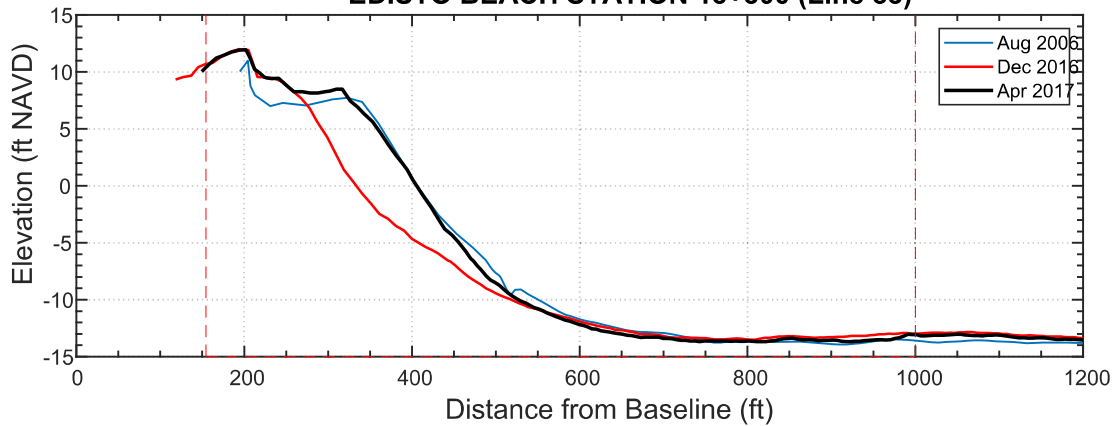

EDISTO BEACH STATION 18+300 (Line 53)

Date	Vol to -15
Aug 2006	287.6
Dec 2016	256.2
Apr 2017	288.7