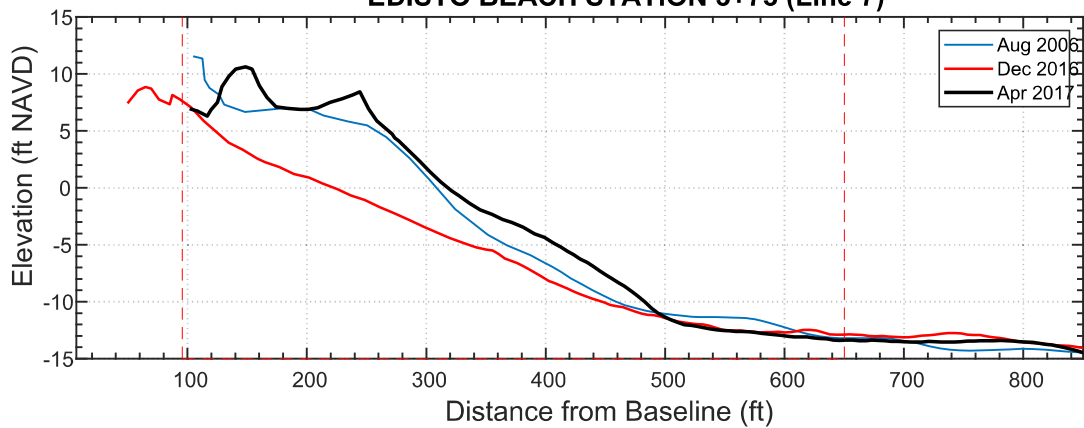

EDISTO BEACH STATION 3+75 (Line 7)

Date   Vol to -15

Aug 2006	242.8
Dec 2016	190.9
Apr 2017	255.4