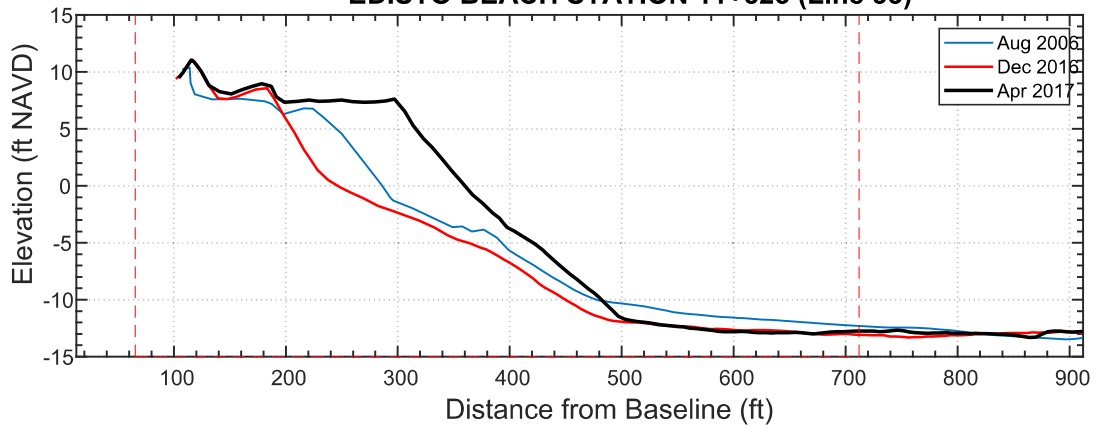

EDISTO BEACH STATION 11+525 (Line 33)

Date   Vol to -15

Aug 2006	281.3
Dec 2016	253.0
Apr 2017	310.3