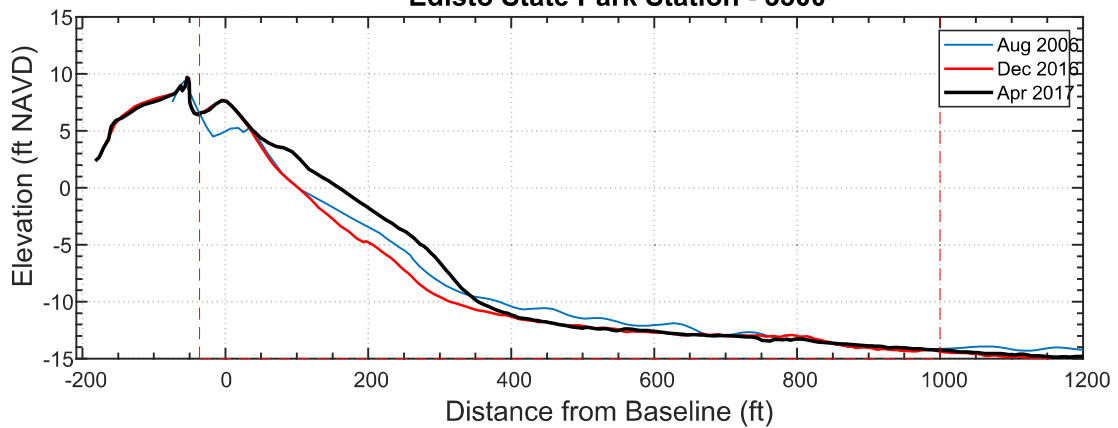

Edisto State Park Station - 3300

Date	Vol to -15
Aug 2006	251.6
Dec 2016	234.5
Apr 2017	265.9