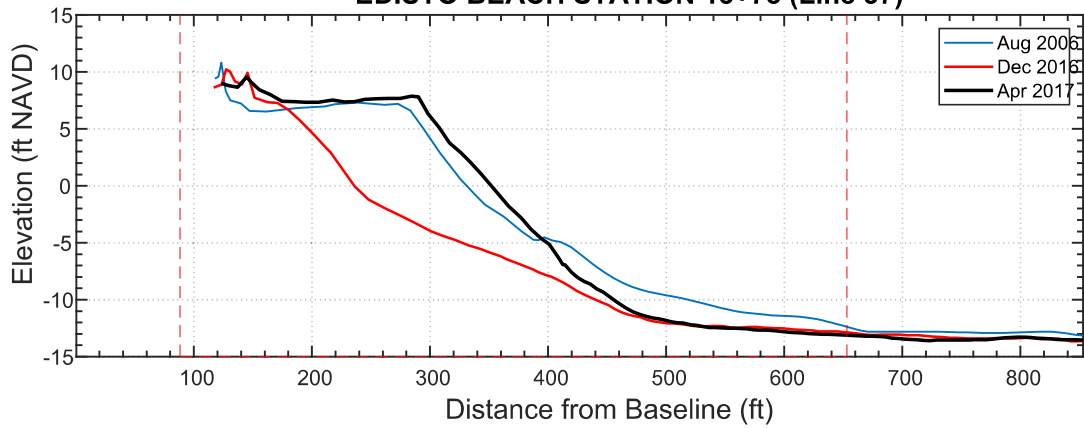

EDISTO BEACH STATION 13+75 (Line 37)

Date   Vol to -15

Aug 2006	276.0
Dec 2016	214.2
Apr 2017	270.9