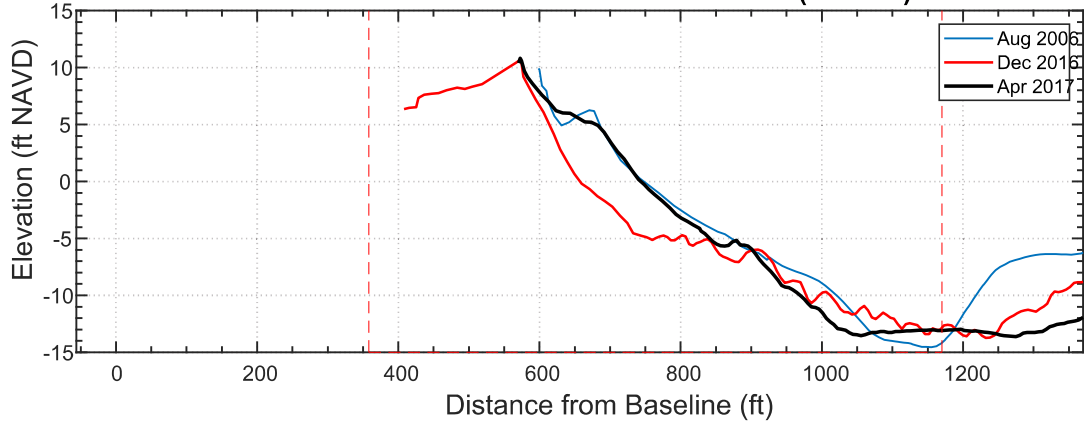

EDISTO BEACH STATION 28+277 (Line 78)

Date	Vol to -15
Aug 2006	436.3
Dec 2016	383.3
Apr 2017	431.1