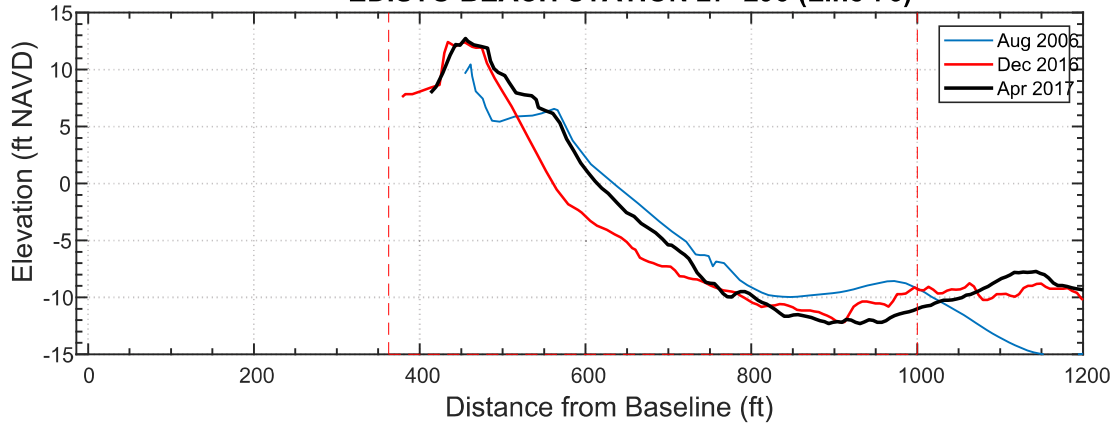

EDISTO BEACH STATION 27+290 (Line 76)

Date	Vol to -15
Aug 2006	322.6
Dec 2016	278.1
Apr 2017	302.3