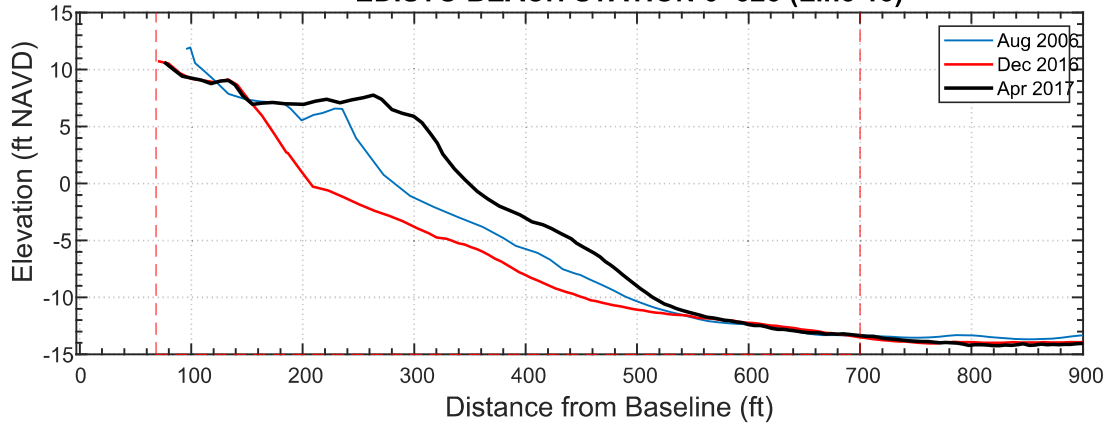

EDISTO BEACH STATION 6+525 (Line 18)

Date	Vol to -15
Aug 2006	272.3
Dec 2016	231.9
Apr 2017	309.6