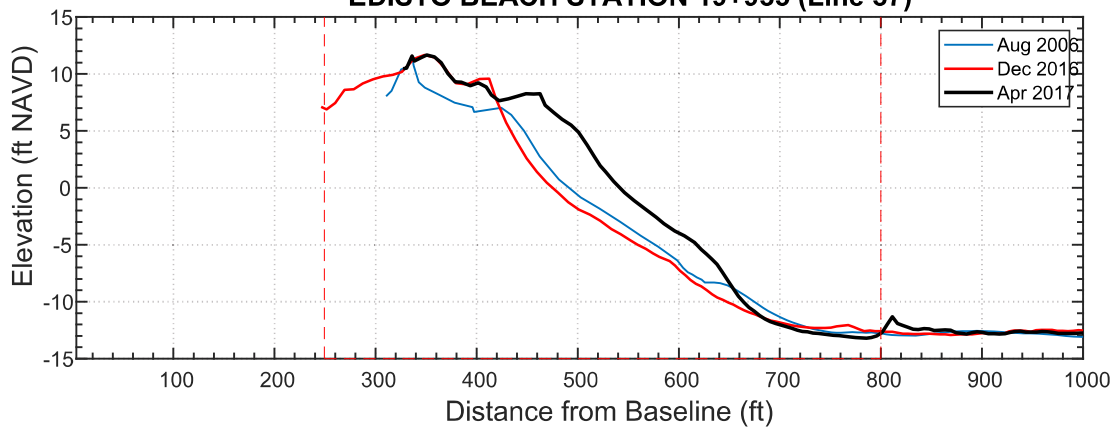

EDISTO BEACH STATION 19+955 (Line 57)

Date	Vol to -15
Aug 2006	275.8
Dec 2016	273.7
Apr 2017	313.3