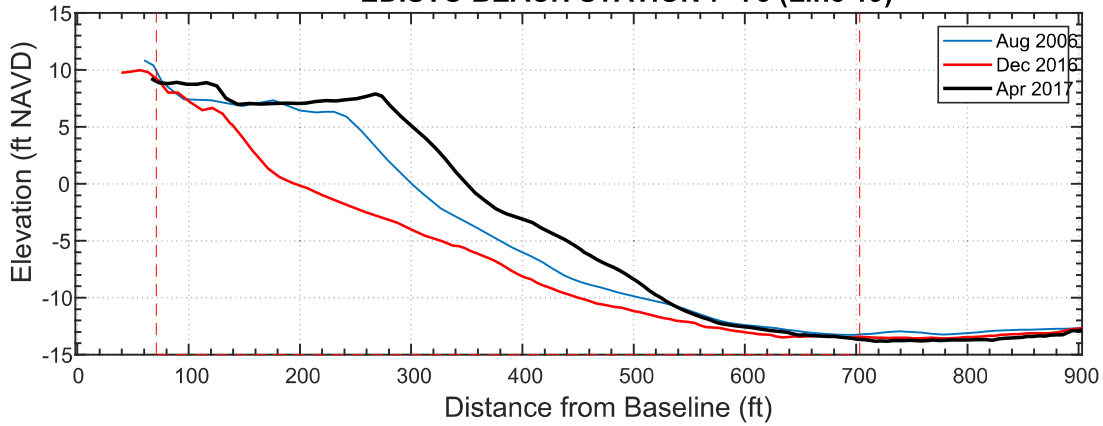

EDISTO BEACH STATION 7+75 (Line 19)

Date	Vol to -15
Aug 2006	269.1
Dec 2016	211.4
Apr 2017	304.8