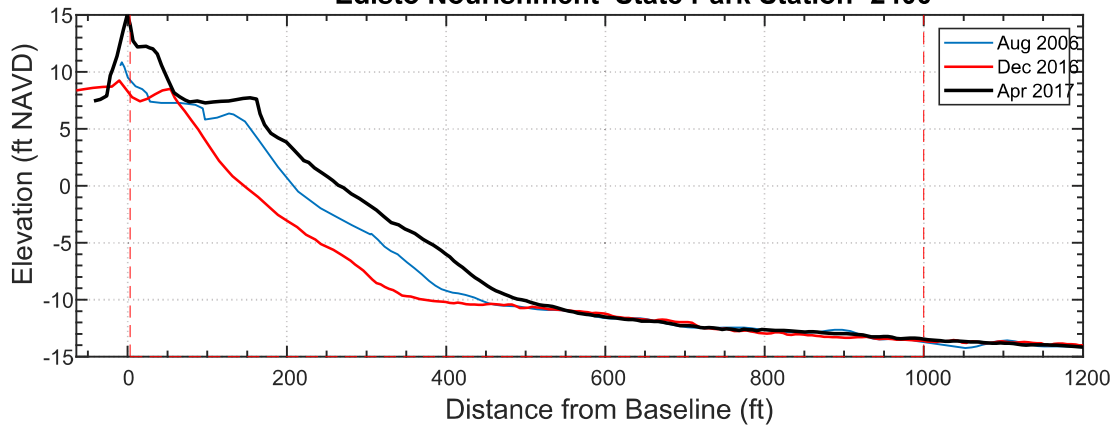

Edisto Nourishment State Park Station -2400

Date	Vol to -15
Aug 2006	299.8
Dec 2016	257.0
Apr 2017	343.7