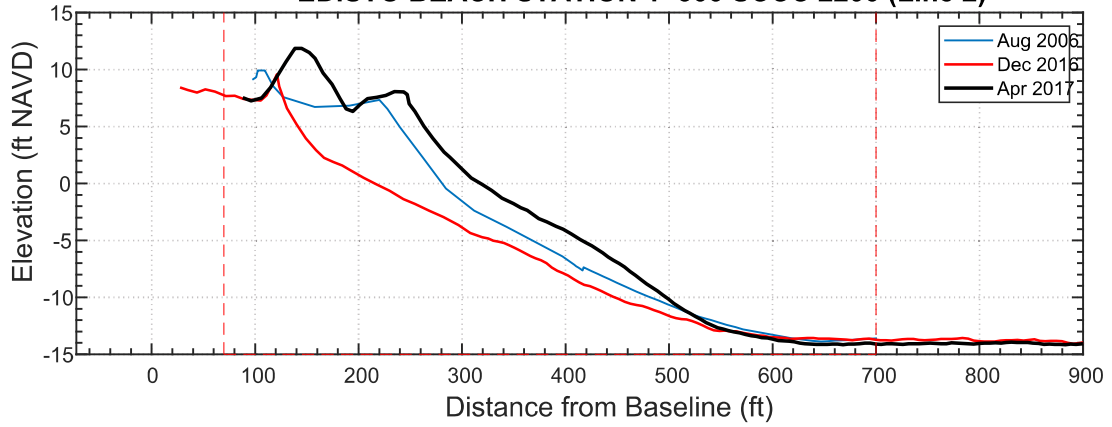

EDISTO BEACH STATION 1+300 SCCC 2200 (Line 2)

Date	Vol to -15
Aug 2006	257.9
Dec 2016	213.3
Apr 2017	283.4