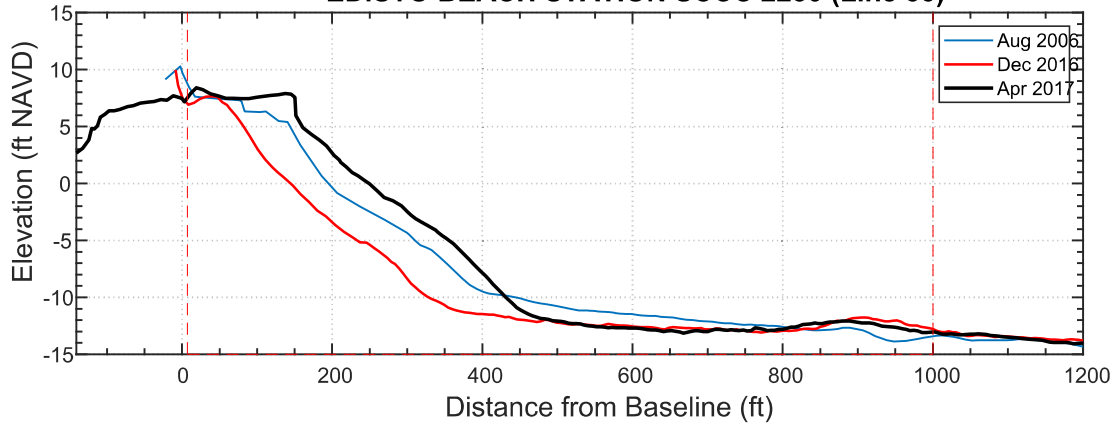

EDISTO BEACH STATION SCCC 2230 (Line 88)

Date	Vol to -15
Aug 2006	289.6
Dec 2016	236.5
Apr 2017	308.6