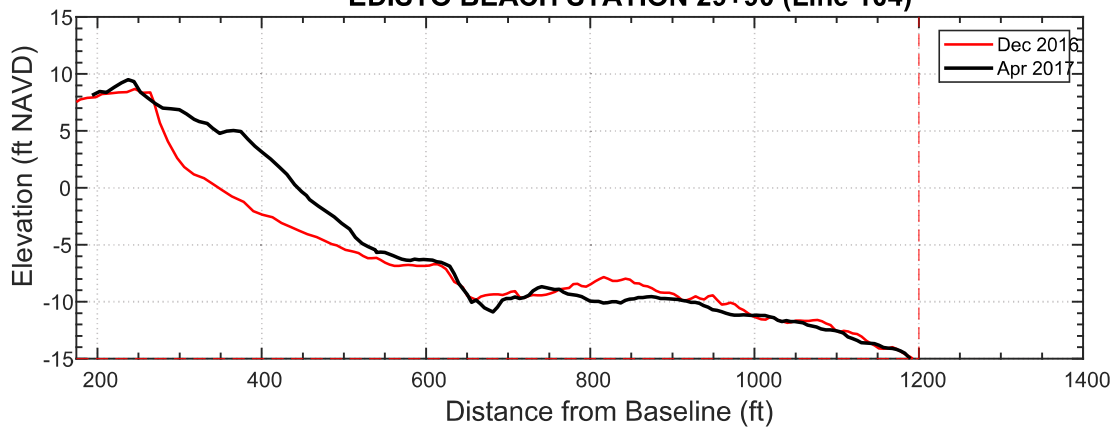

EDISTO BEACH STATION 29+90 (Line 104)

Date	Vol to -15
Dec 2016	370.5
Apr 2017	402.4