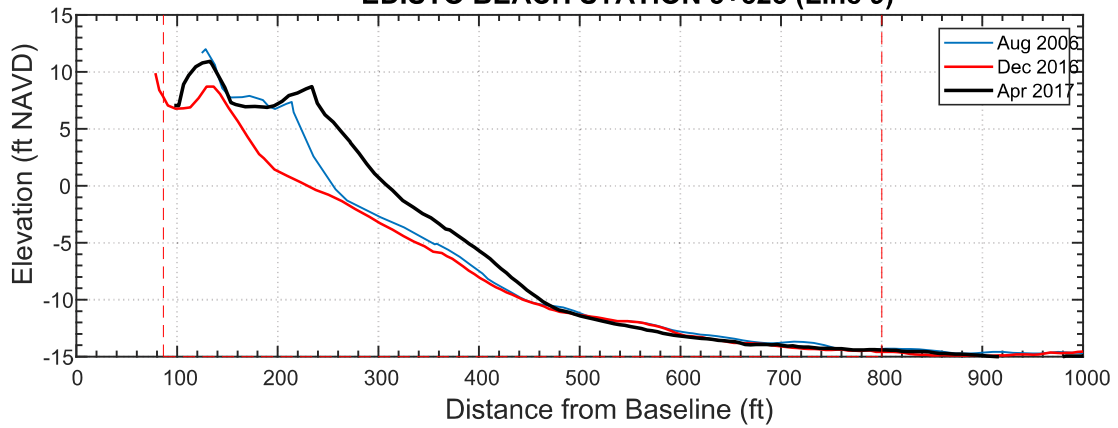

EDISTO BEACH STATION 3+525 (Line 9)

Date	Vol to -15
Aug 2006	242.1
Dec 2016	212.4
Apr 2017	259.2