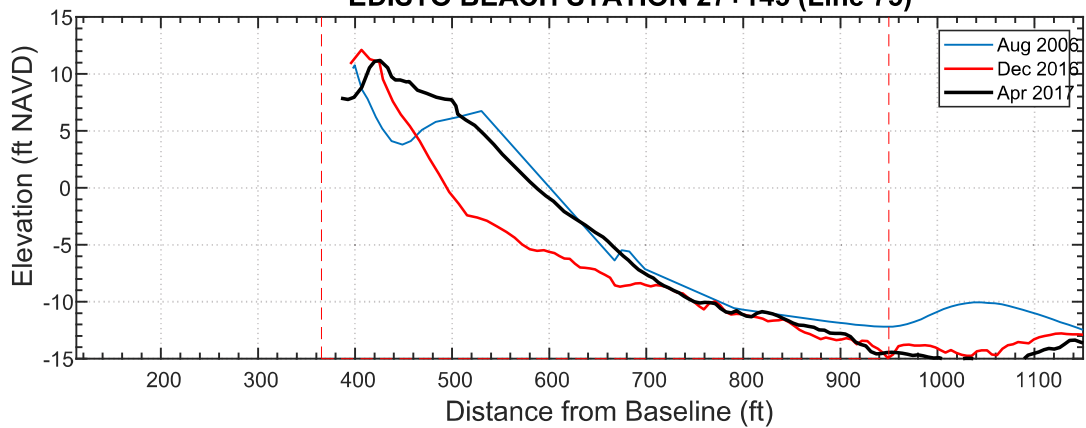

EDISTO BEACH STATION 27+145 (Line 75)

Date	Vol to -15
Aug 2006	262.4
Dec 2016	214.7
Apr 2017	259.6