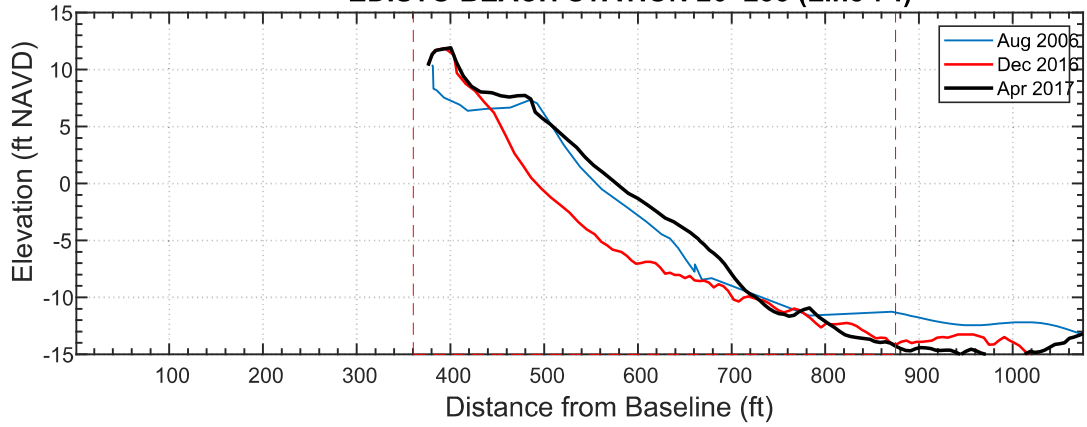

EDISTO BEACH STATION 26+235 (Line 74)

Date	Vol to -15
Aug 2006	233.8
Dec 2016	199.8
Apr 2017	247.2