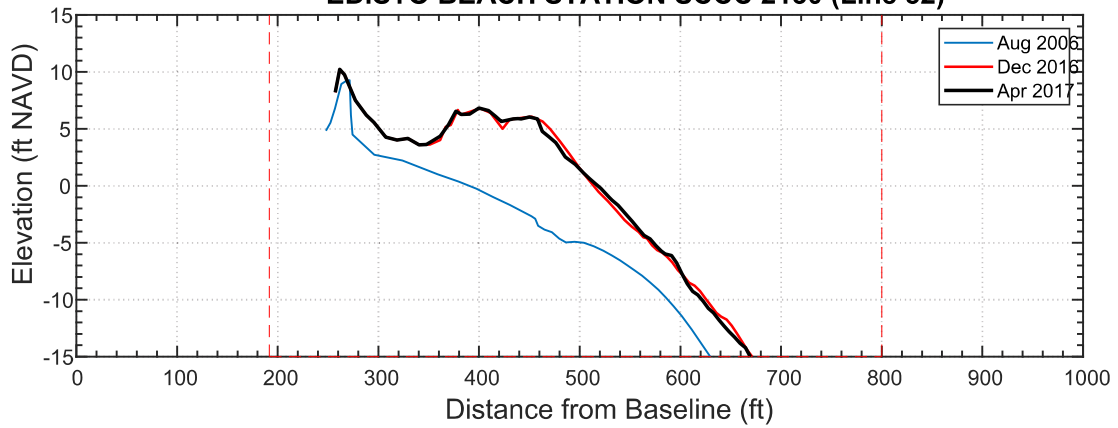

EDISTO BEACH STATION SCCC 2130 (Line 82)

Date   **Vol to -15**

Aug 2006	217.1
Dec 2016	296.3
Apr 2017	296.0