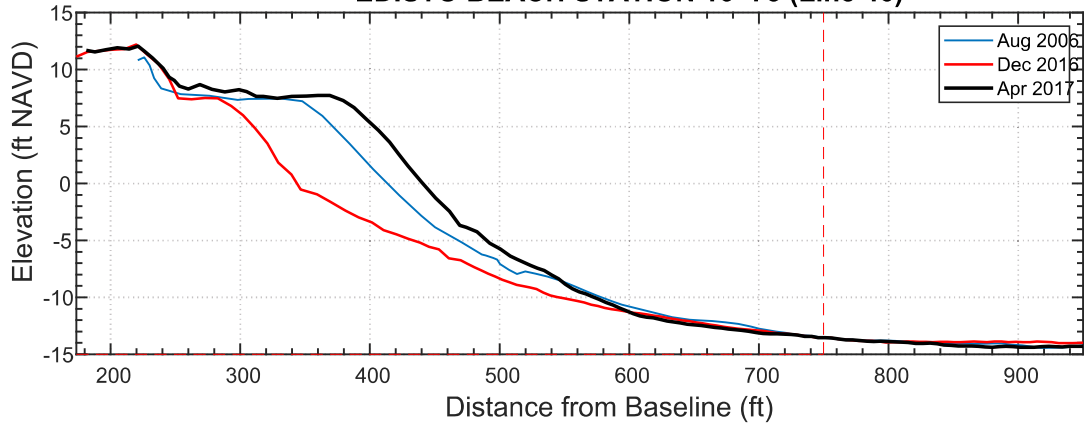

EDISTO BEACH STATION 16+75 (Line 46)

Date	Vol to -15
Aug 2006	304.0
Dec 2016	271.0
Apr 2017	322.5