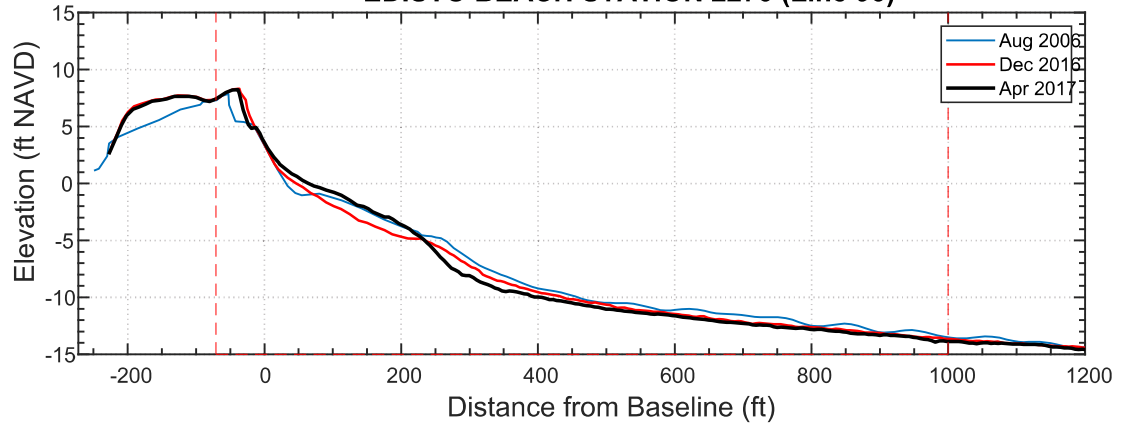

EDISTO BEACH STATION 2270 (Line 90)

Date	Vol to -15
Aug 2006	295.5
Dec 2016	282.3
Apr 2017	280.2