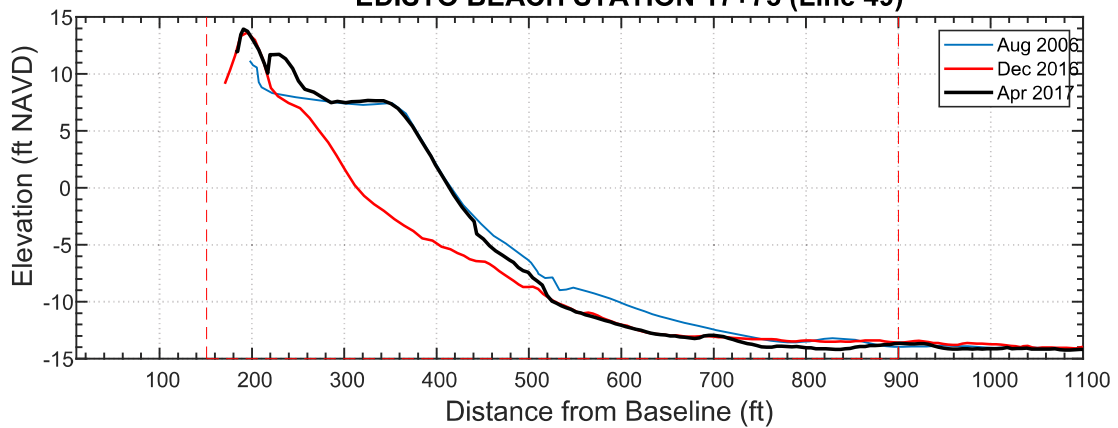

EDISTO BEACH STATION 17+75 (Line 49)

Date   Vol to -15

Aug 2006	305.1
Dec 2016	243.2
Apr 2017	295.3