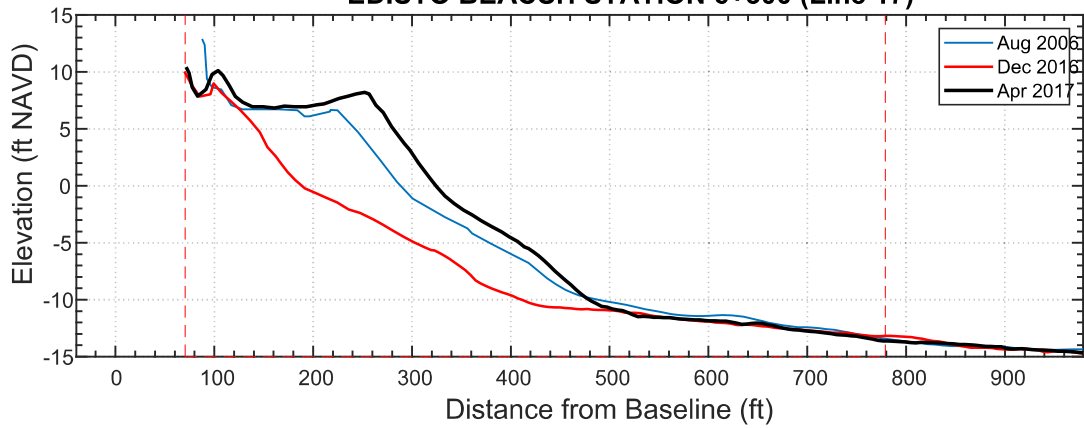

EDISTO BEACH STATION 6+300 (Line 17)

Date	Vol to -15
Aug 2006	278.6
Dec 2016	215.9
Apr 2017	294.7