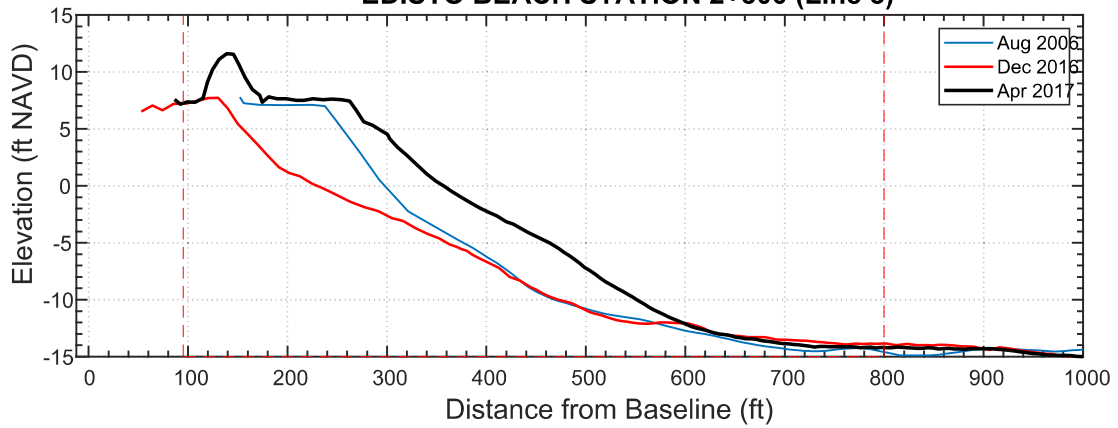

EDISTO BEACH STATION 2+300 (Line 5)

Date	Vol to -15
Aug 2006	244.6
Dec 2016	216.2
Apr 2017	299.7