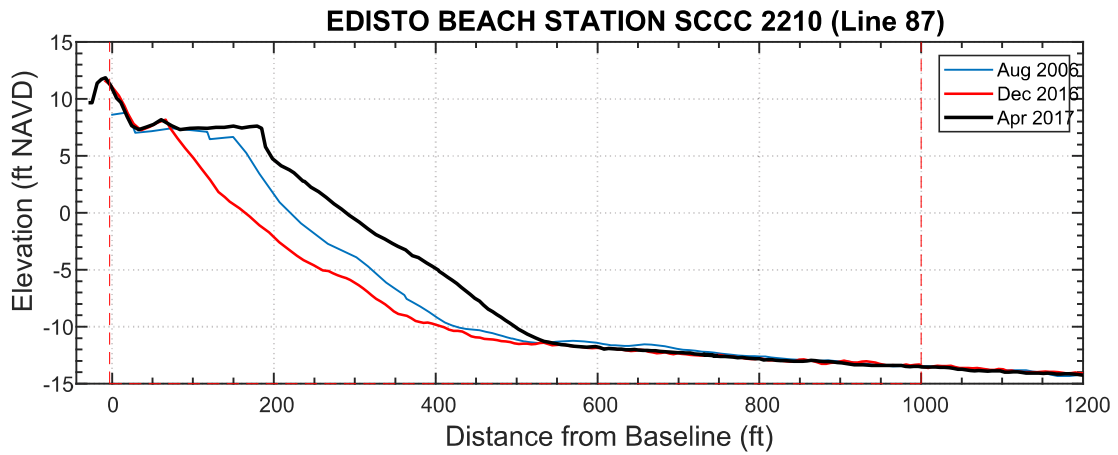

### Edisto Nourishment State Park Station -1500

Date	Vol to -15
Aug 2006	306.5
Dec 2016	268.9
Apr 2017	339.1

Date	Vol to -15
Aug 2006	300.1
Dec 2016	264.9
Apr 2017	342.5

Date	Vol to -15
Aug 2006	310.5
Dec 2016	271.6
Apr 2017	353.6