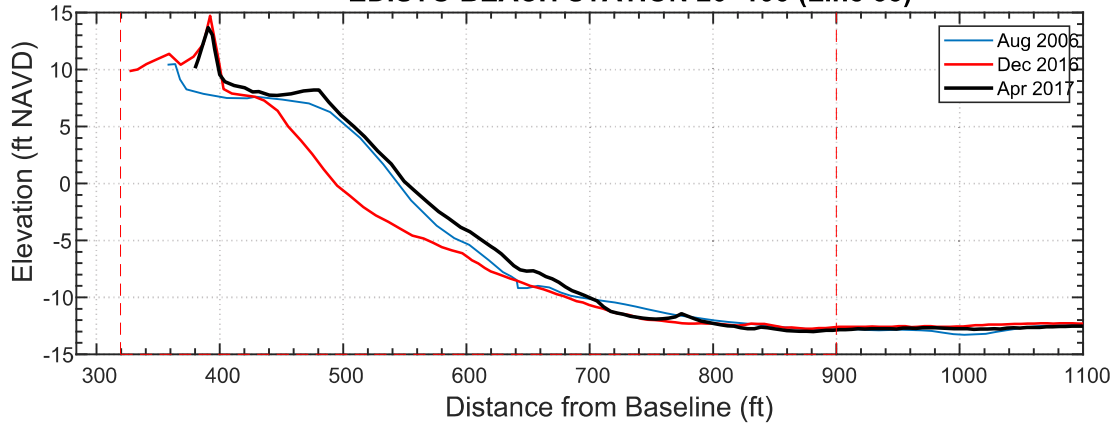

EDISTO BEACH STATION 20+100 (Line 58)

Date	Vol to -15
Aug 2006	257.0
Dec 2016	237.0
Apr 2017	268.9