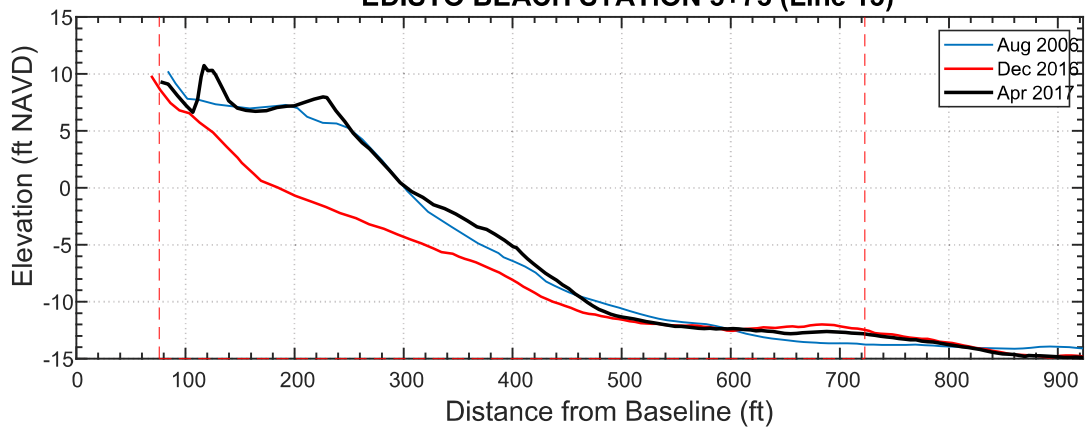

EDISTO BEACH STATION 5+75 (Line 13)

Date	Vol to -15
Aug 2006	261.1
Dec 2016	205.9
Apr 2017	270.7