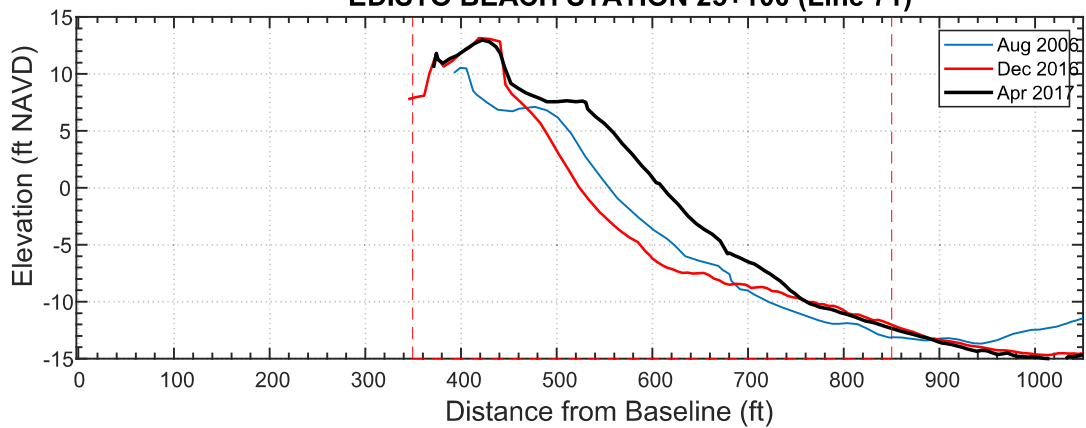

EDISTO BEACH STATION 25+100 (Line 71)

Date	Vol to -15
Aug 2006	241.5
Dec 2016	238.6
Apr 2017	289.3