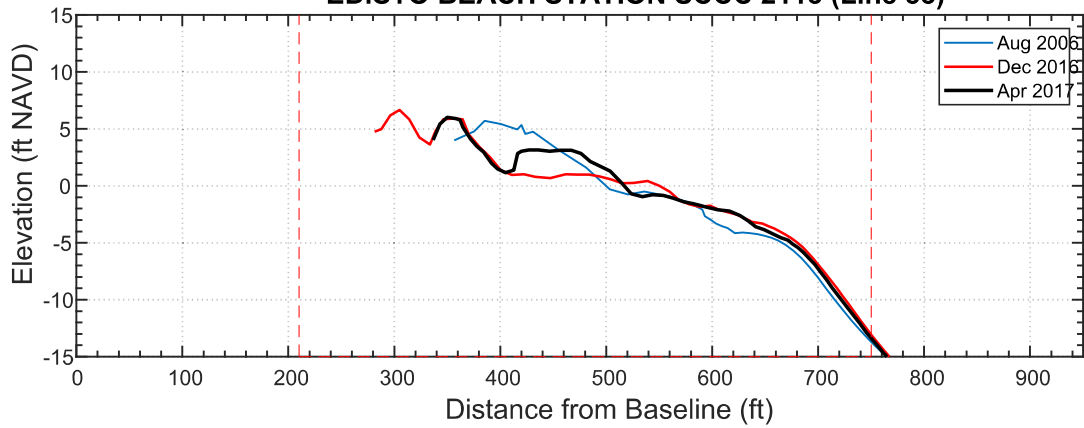

EDISTO BEACH STATION SCCC 2113 (Line 85)

Date	Vol to -15
Aug 2006	301.6
Dec 2016	303.3
Apr 2017	304.5