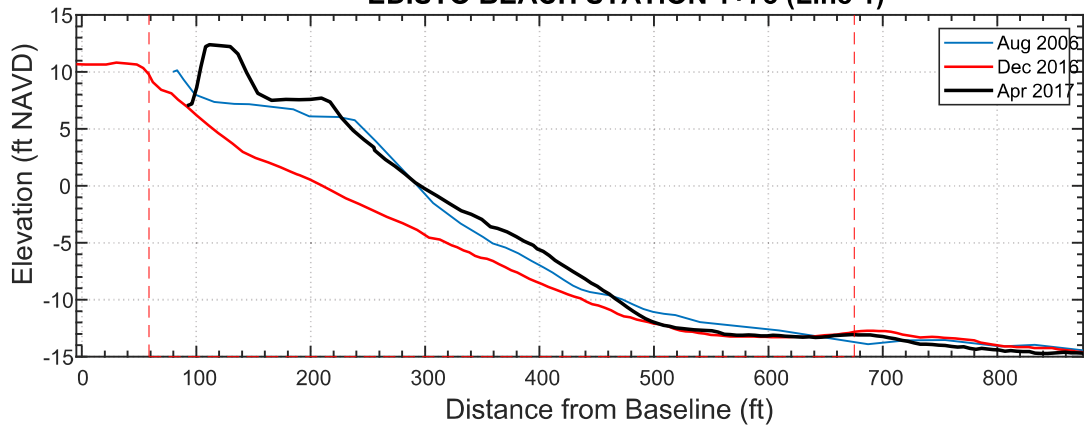

EDISTO BEACH STATION 1+75 (Line 1)

Date	Vol to -15
Aug 2006	266.8
Dec 2016	211.3
Apr 2017	275.1