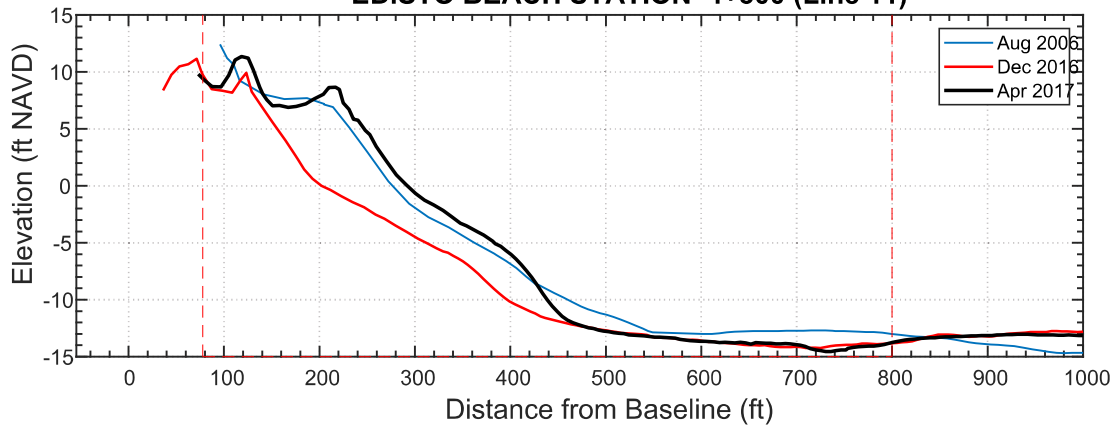

EDISTO BEACH STATION 4+300 (Line 11)

Date	Vol to -15
Aug 2006	260.8
Dec 2016	198.9
Apr 2017	253.4