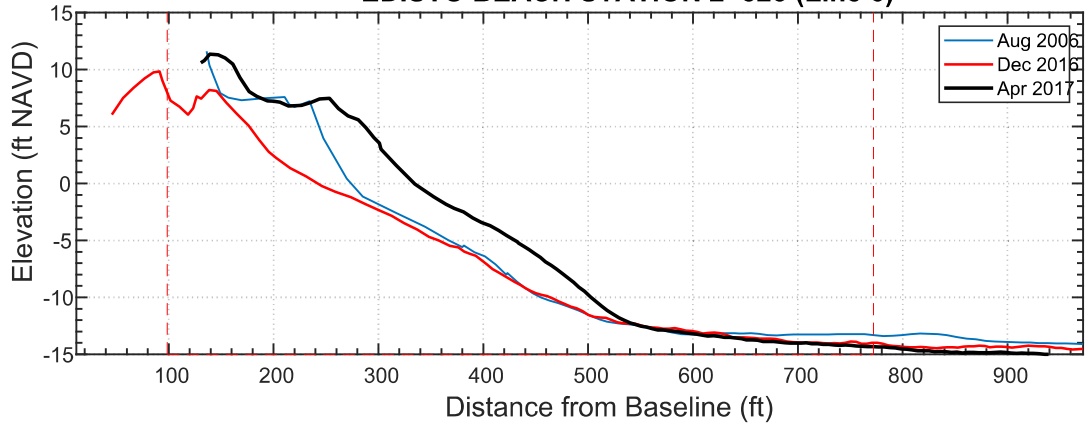

EDISTO BEACH STATION 2+525 (Line 6)

Date	Vol to -15
Aug 2006	239.9
Dec 2016	211.7
Apr 2017	275.5