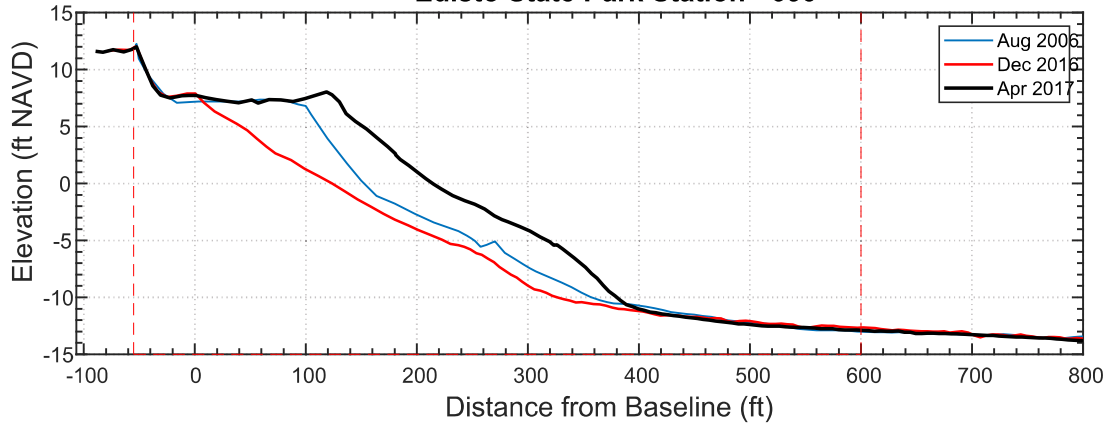

Edisto State Park Station -600

Date	Vol to -15
Aug 2006	268.7
Dec 2016	241.4
Apr 2017	302.3