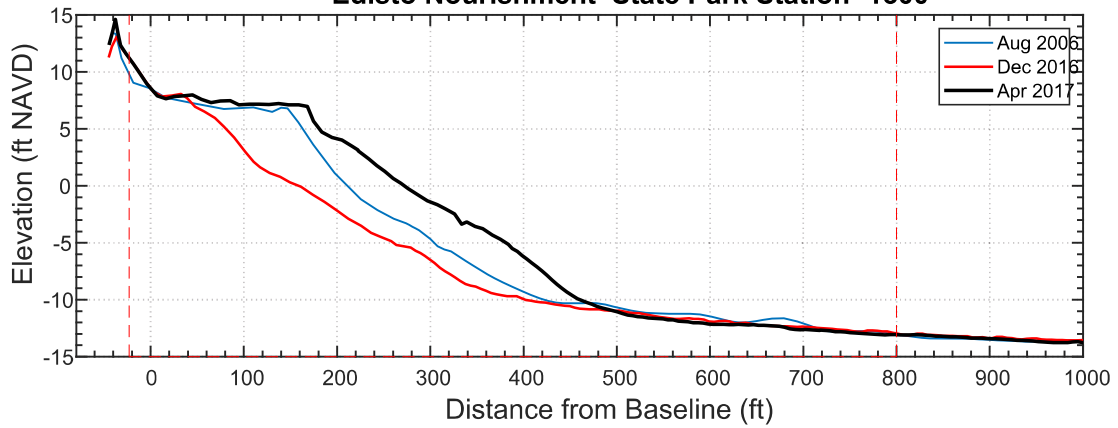

Edisto Nourishment State Park Station -1500

Date	Vol to -15
Aug 2006	306.5
Dec 2016	268.9
Apr 2017	339.1