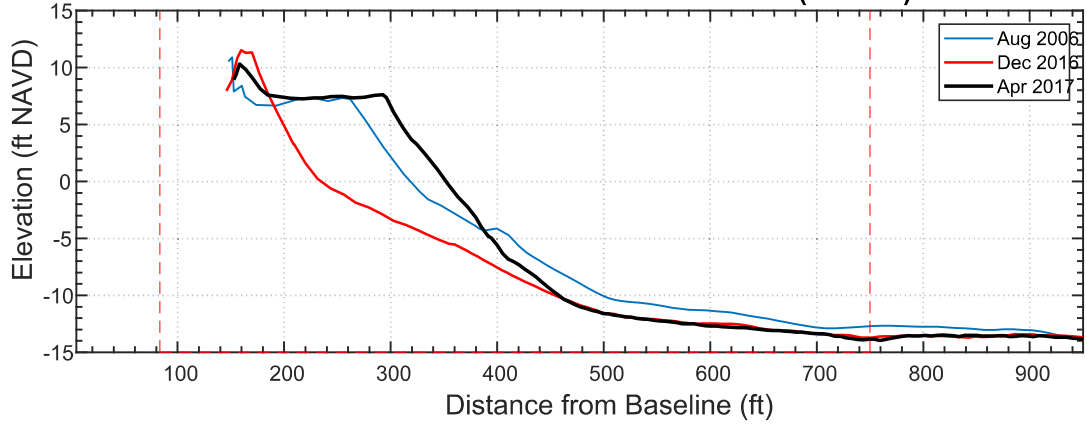

EDISTO BEACH STATION 12+525 (Line 36)

Date	Vol to -15
Aug 2006	290.2
Dec 2016	233.1
Apr 2017	284.4