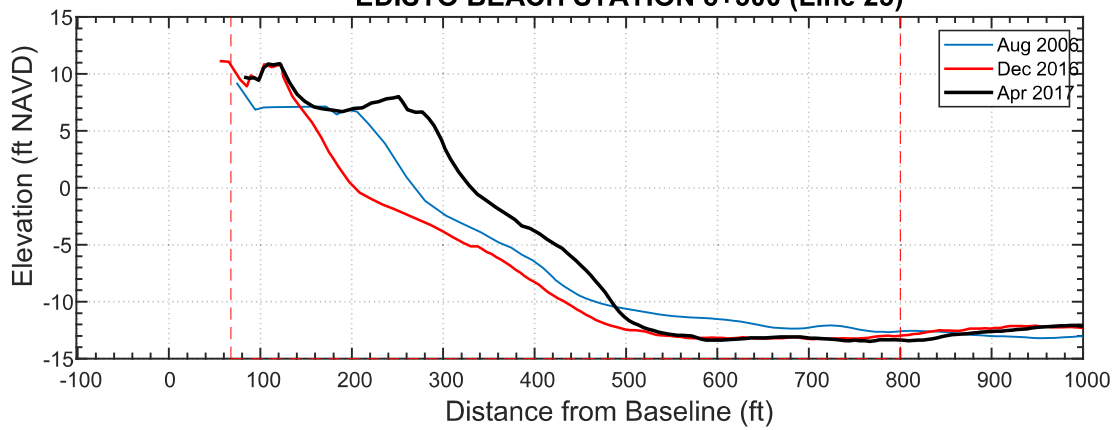

EDISTO BEACH STATION 8+300 (Line 23)

Date	Vol to -15
Aug 2006	268.8
Dec 2016	227.3
Apr 2017	299.4