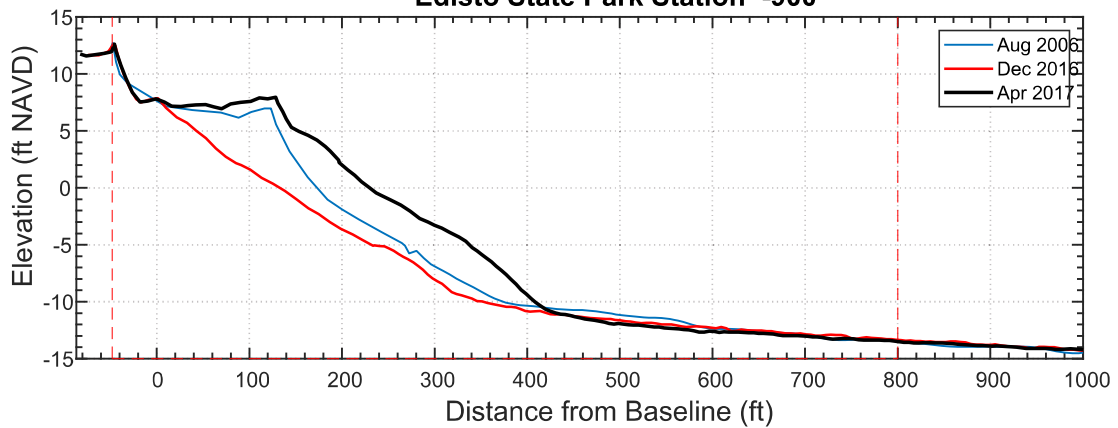

Edisto State Park Station -900

Date	Vol to -15
Aug 2006	294.8
Dec 2016	262.1
Apr 2017	325.8