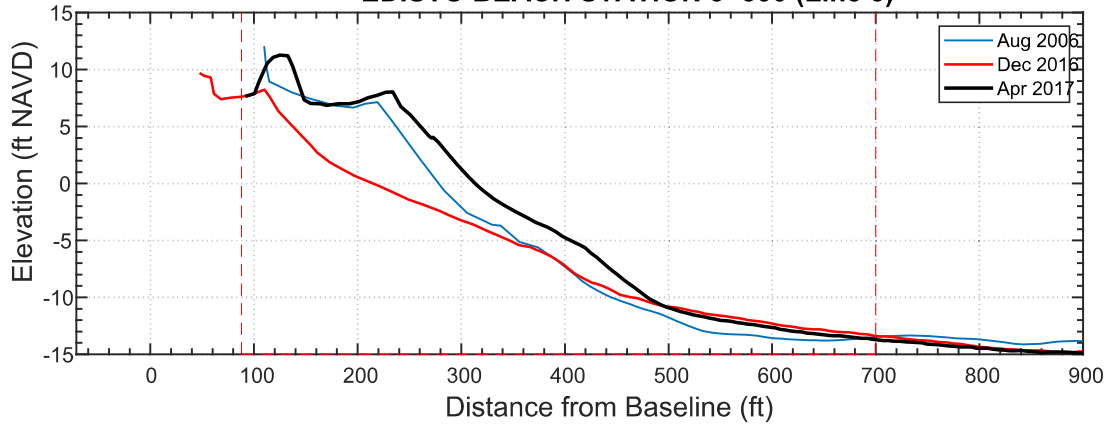

EDISTO BEACH STATION 3+300 (Line 8)

Date   Vol to -15

Aug 2006	233.7
Dec 2016	209.3
Apr 2017	265.1