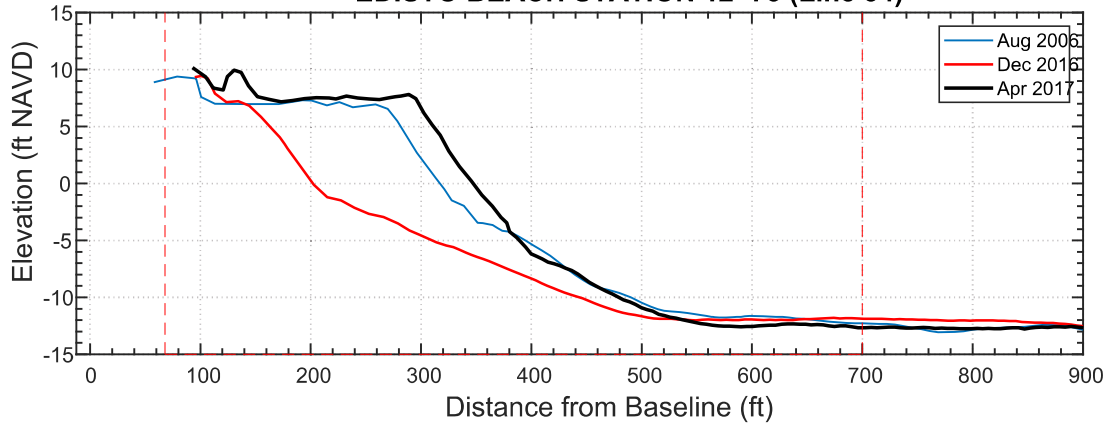

EDISTO BEACH STATION 12+75 (Line 34)

Date   Vol to -15

Aug 2006	284.8
Dec 2016	223.8
Apr 2017	298.2