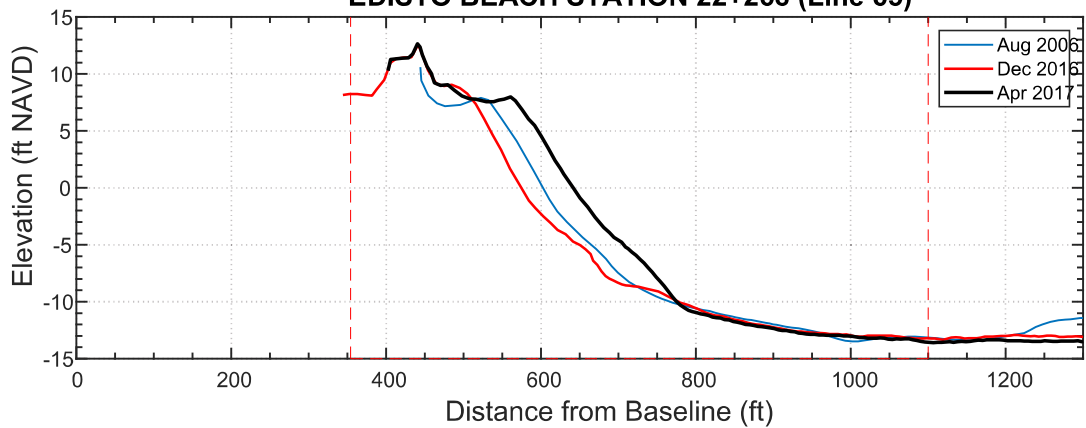

EDISTO BEACH STATION 22+268 (Line 65)

Date	Vol to -15
Aug 2006	296.3
Dec 2016	286.6
Apr 2017	326.3