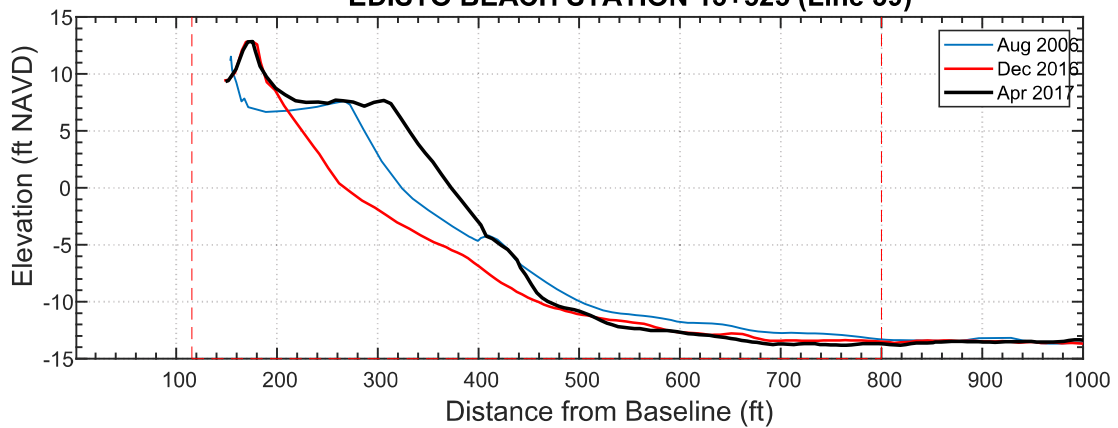

EDISTO BEACH STATION 13+525 (Line 39)

Date	Vol to -15
Aug 2006	267.2
Dec 2016	227.9
Apr 2017	277.3