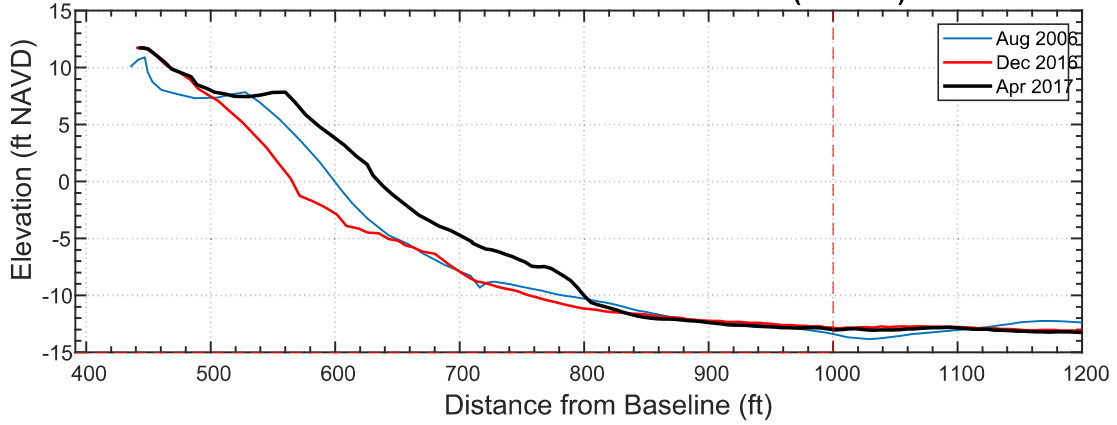

EDISTO BEACH STATION 22+75 (Line 64)

Date	Vol to -15
Aug 2006	289.3
Dec 2016	281.7
Apr 2017	324.9