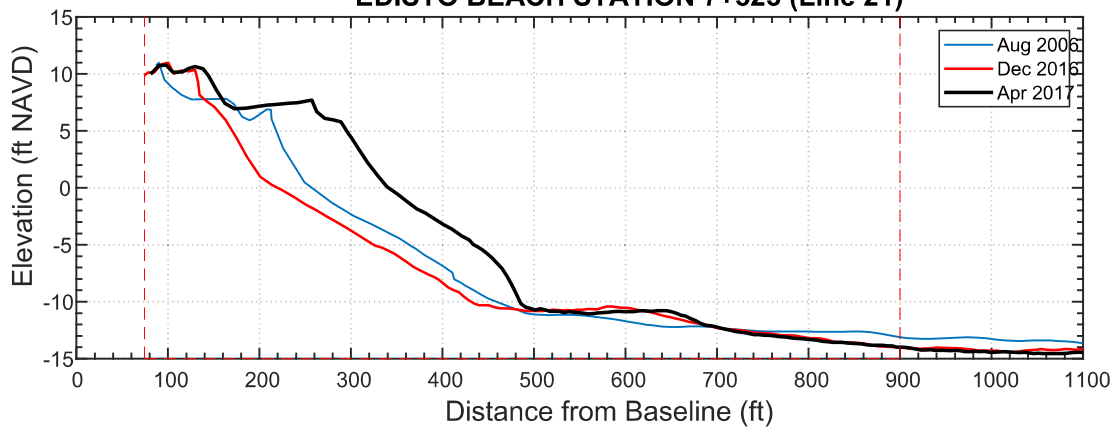

EDISTO BEACH STATION 7+525 (Line 21)

Date	Vol to -15
Aug 2006	270.3
Dec 2016	249.9
Apr 2017	322.0