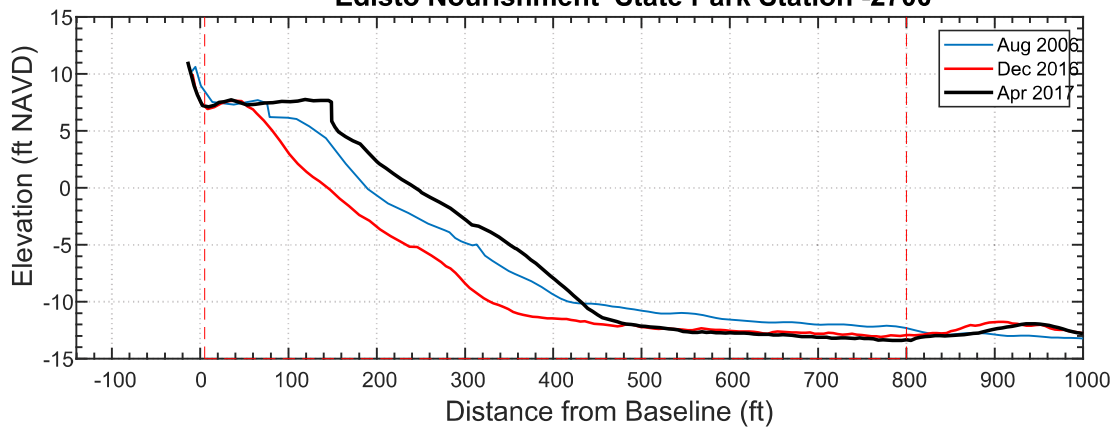

Edisto Nourishment State Park Station -2700

Date	Vol to -15
Aug 2006	274.8
Dec 2016	218.4
Apr 2017	286.7