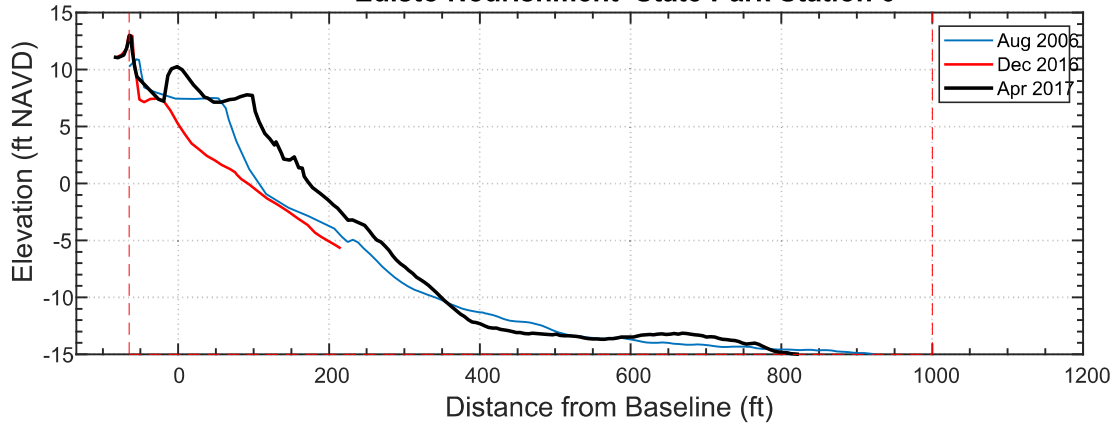

Edisto Nourishment State Park Station 0

Date	Vol to -15
Aug 2006	256.2
Dec 2016	206.4
Apr 2017	287.2