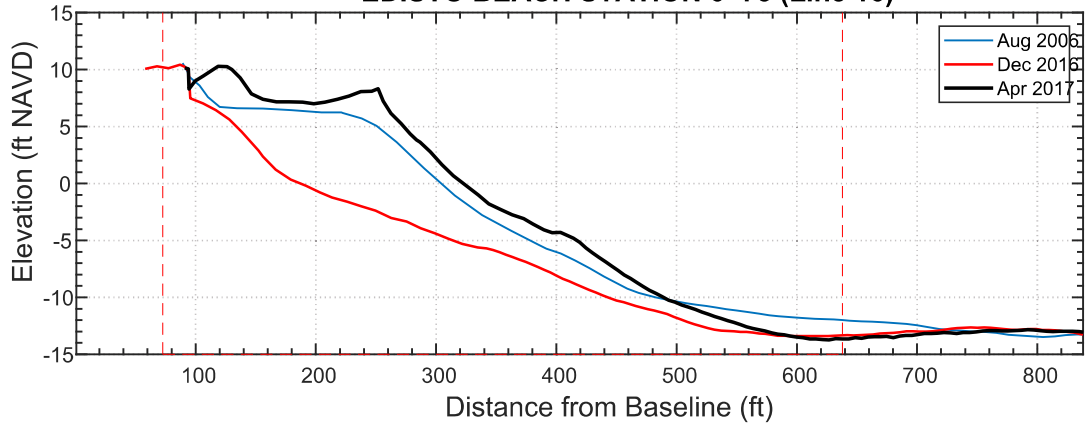

EDISTO BEACH STATION 6+75 (Line 16)

Date	Vol to -15
Aug 2006	263.9
Dec 2016	200.0
Apr 2017	279.9