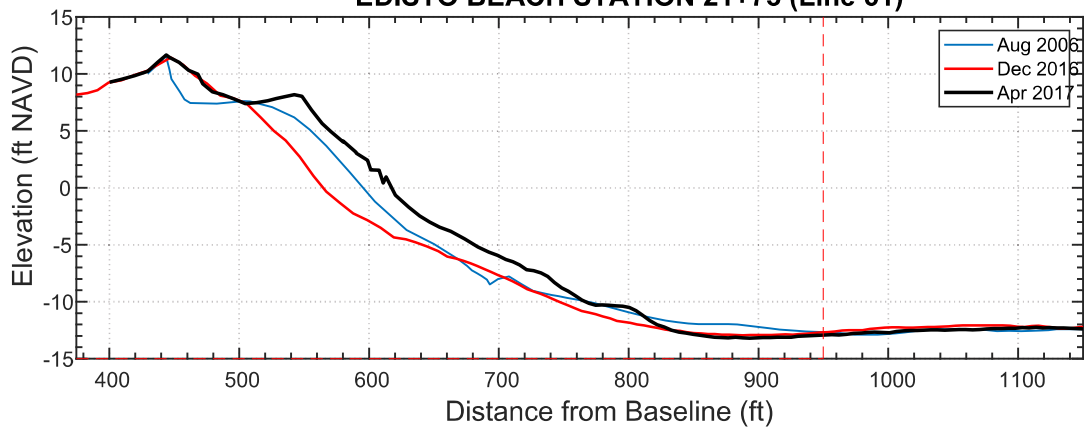

EDISTO BEACH STATION 21+75 (Line 61)

Date	Vol to -15
Aug 2006	285.7
Dec 2016	266.6
Apr 2017	298.6