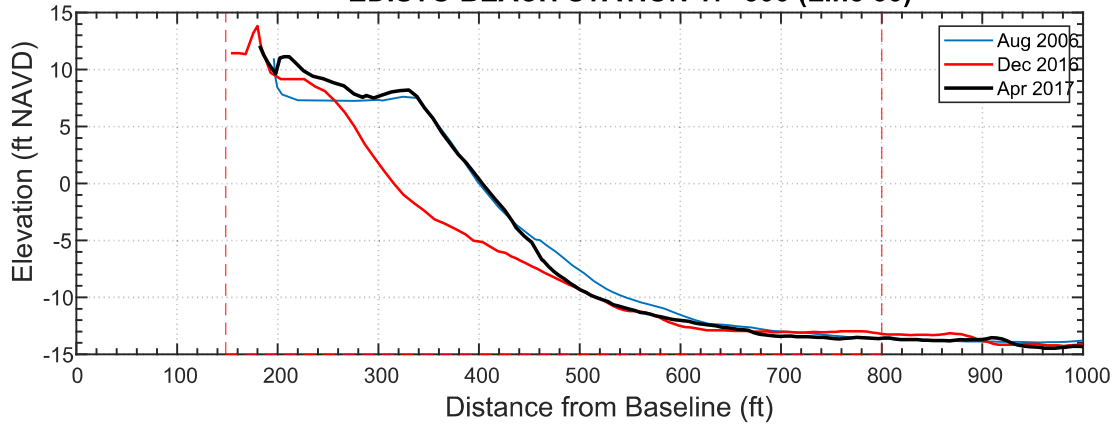

EDISTO BEACH STATION 17+300 (Line 50)

Date   Vol to -15

Aug 2006	280.1
Dec 2016	237.2
Apr 2017	281.3