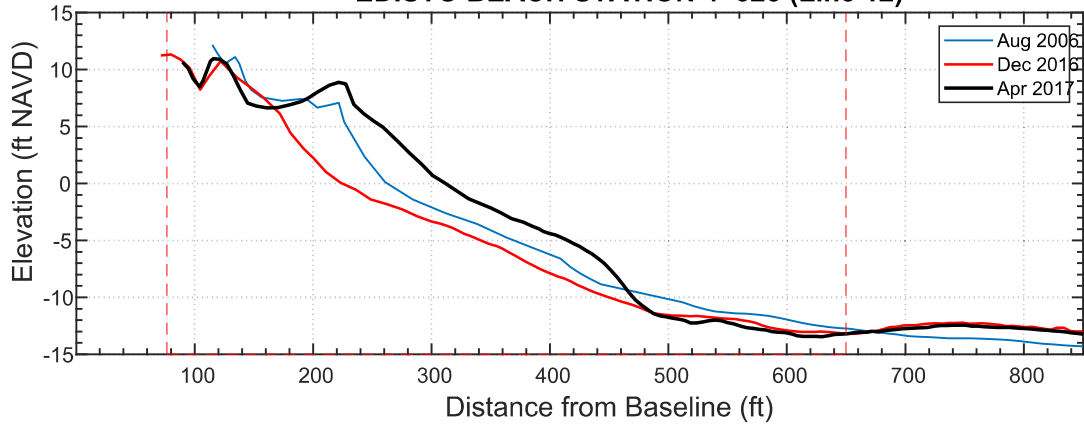

EDISTO BEACH STATION 4+525 (Line 12)

Date	Vol to -15
Aug 2006	258.8
Dec 2016	225.6
Apr 2017	270.3