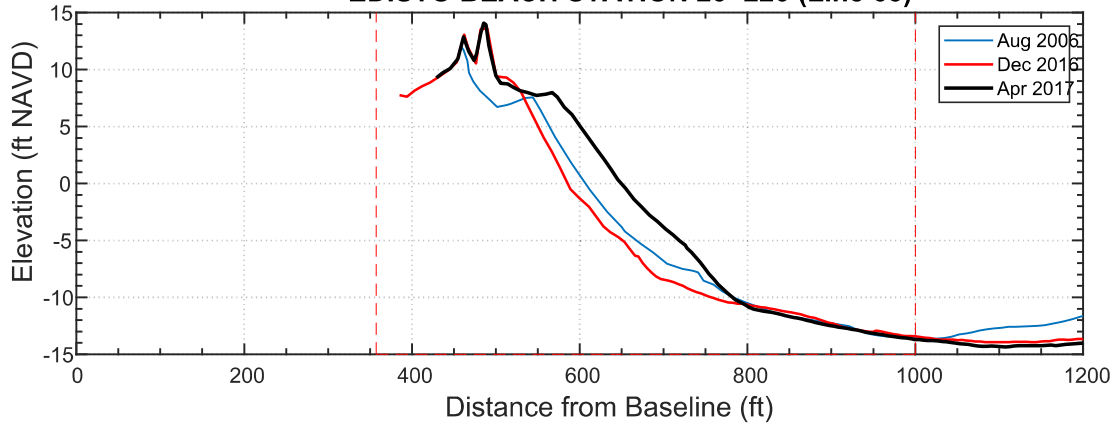

EDISTO BEACH STATION 23+220 (Line 68)

Date	Vol to -15
Aug 2006	299.0
Dec 2016	281.1
Apr 2017	321.6