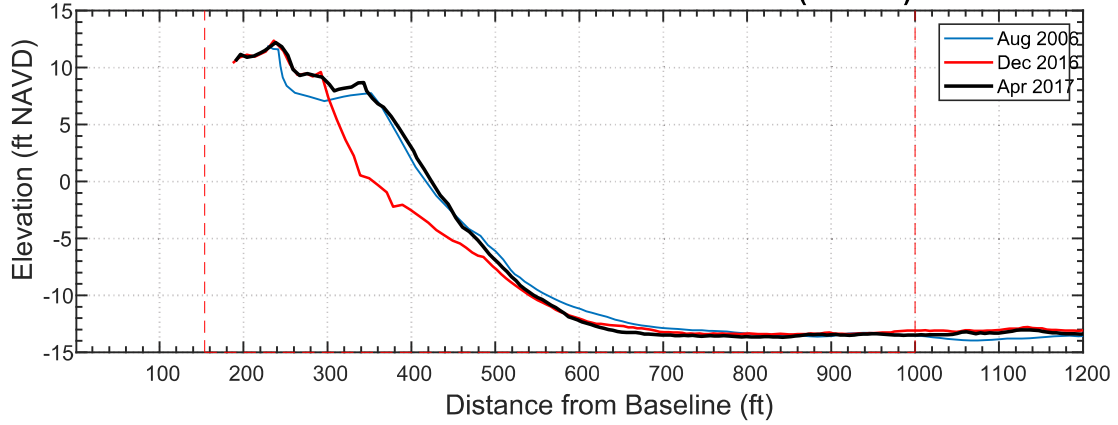

EDISTO BEACH STATION 18+525 (Line 54)

Date	Vol to -15
Aug 2006	312.0
Dec 2016	279.0
Apr 2017	308.8