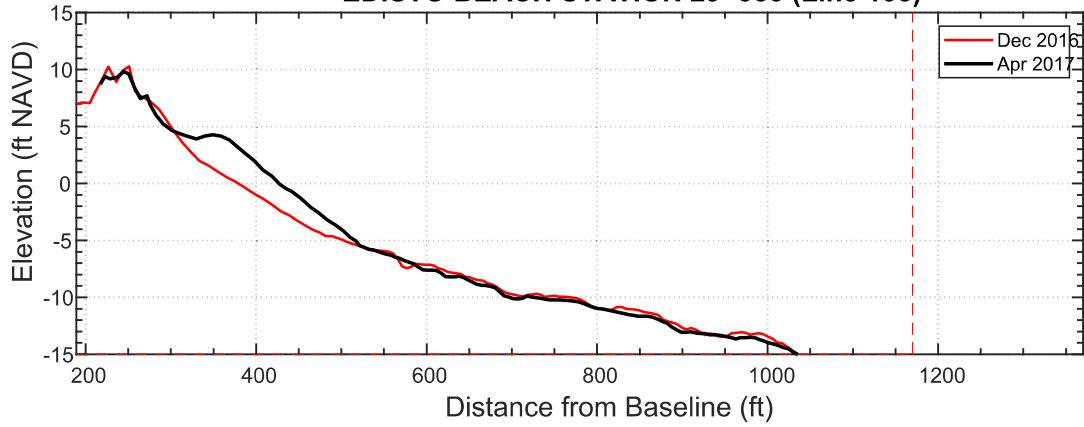

EDISTO BEACH STATION 29+355 (Line 105)

Date	Vol to -15
Dec 2016	345.3
Apr 2017	362.1