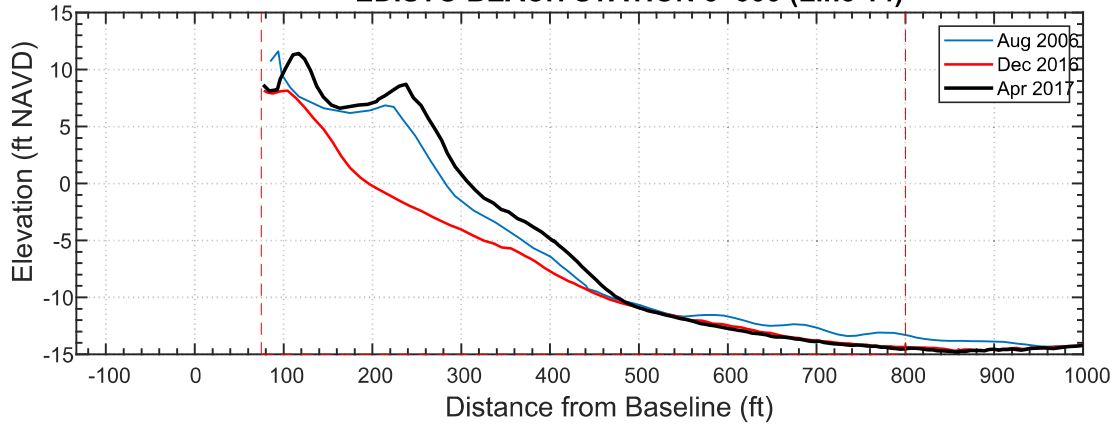

EDISTO BEACH STATION 5+300 (Line 14)

Date	Vol to -15
Aug 2006	266.5
Dec 2016	216.0
Apr 2017	278.9