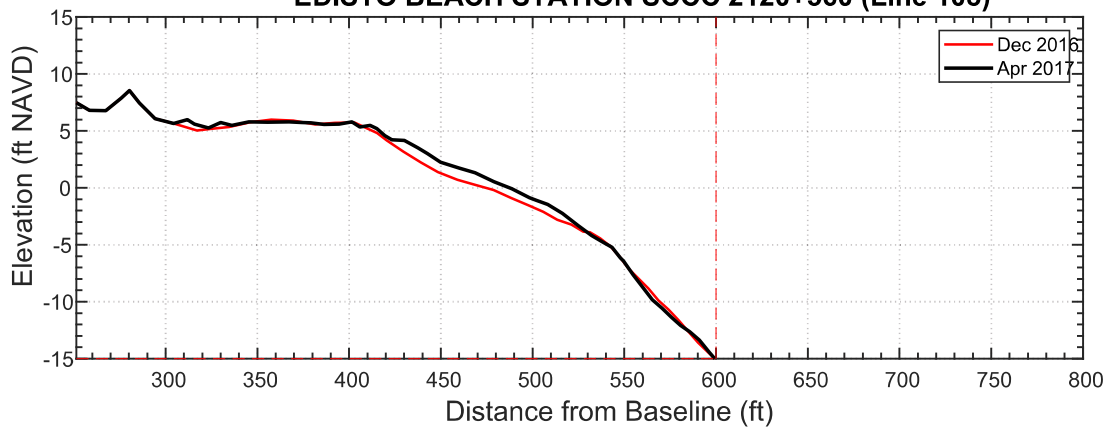

EDISTO BEACH STATION SCCC 2120+560 (Line 108)

Date	Vol to -15
Dec 2016	331.1
Apr 2017	334.5