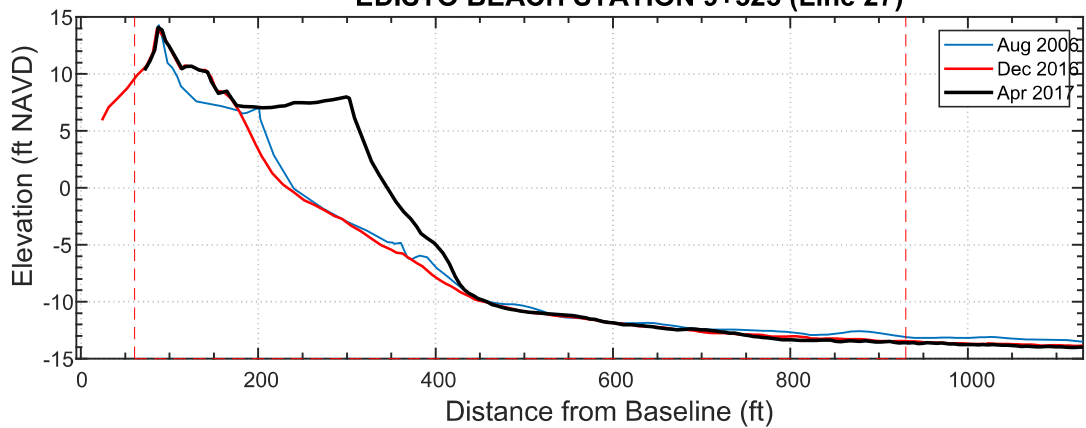

EDISTO BEACH STATION 9+525 (Line 27)

Date	Vol to -15
Aug 2006	284.7
Dec 2016	275.3
Apr 2017	328.8