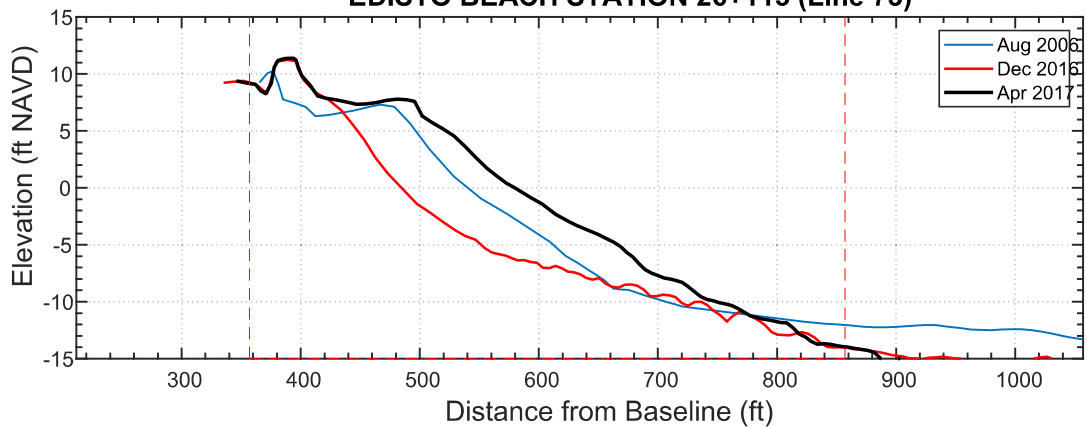

EDISTO BEACH STATION 26+115 (Line 73)

Date	Vol to -15
Aug 2006	222.4
Dec 2016	194.8
Apr 2017	251.8