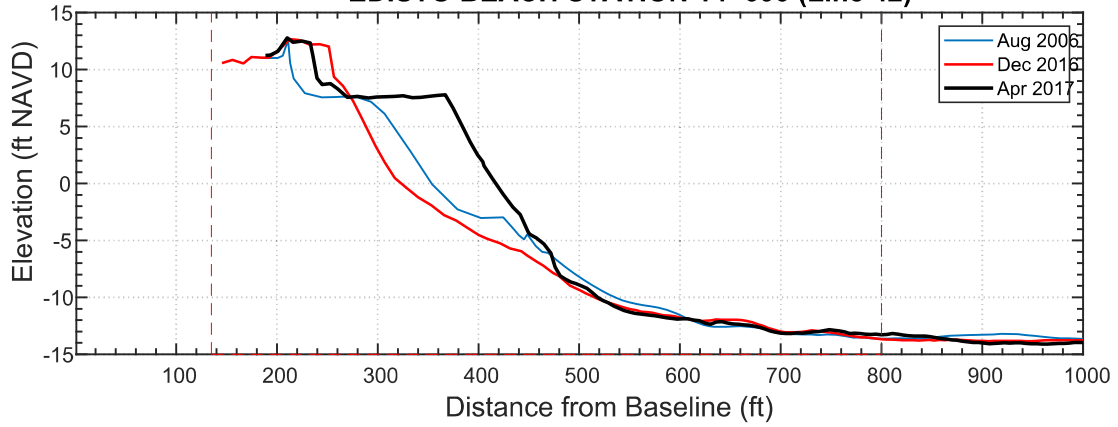

EDISTO BEACH STATION 14+600 (Line 42)

Date	Vol to -15
Aug 2006	278.2
Dec 2016	267.3
Apr 2017	308.6