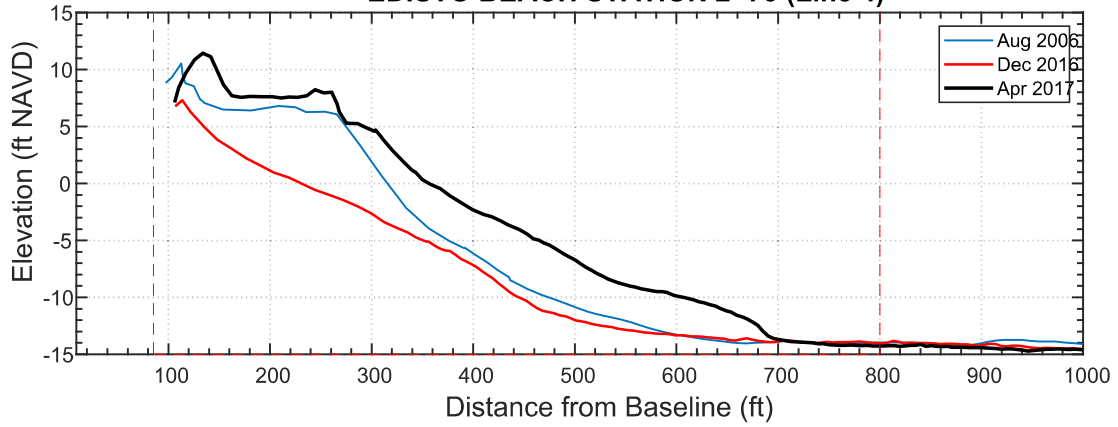

EDISTO BEACH STATION 2+75 (Line 4)

Date	Vol to -15
Aug 2006	258.6
Dec 2016	208.6
Apr 2017	319.9