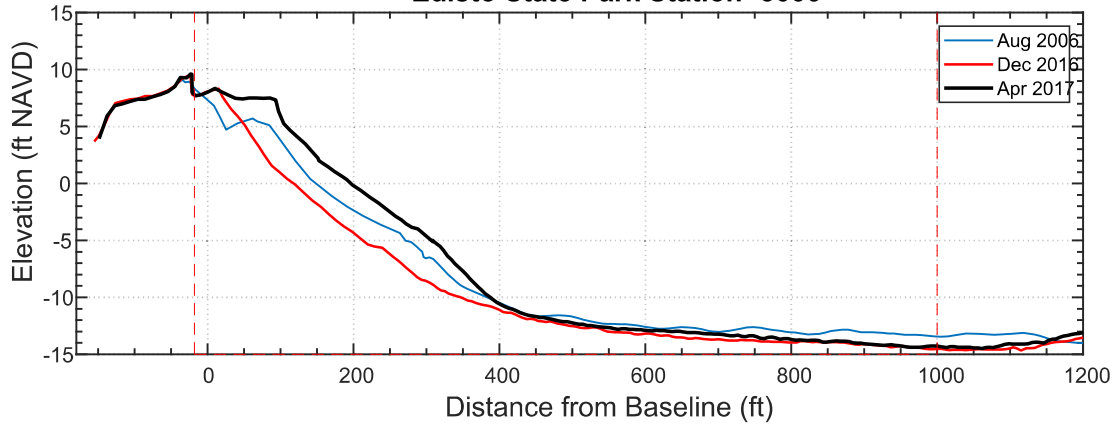

Edisto State Park Station -3000

Date	Vol to -15
Aug 2006	264.3
Dec 2016	223.6
Apr 2017	278.7