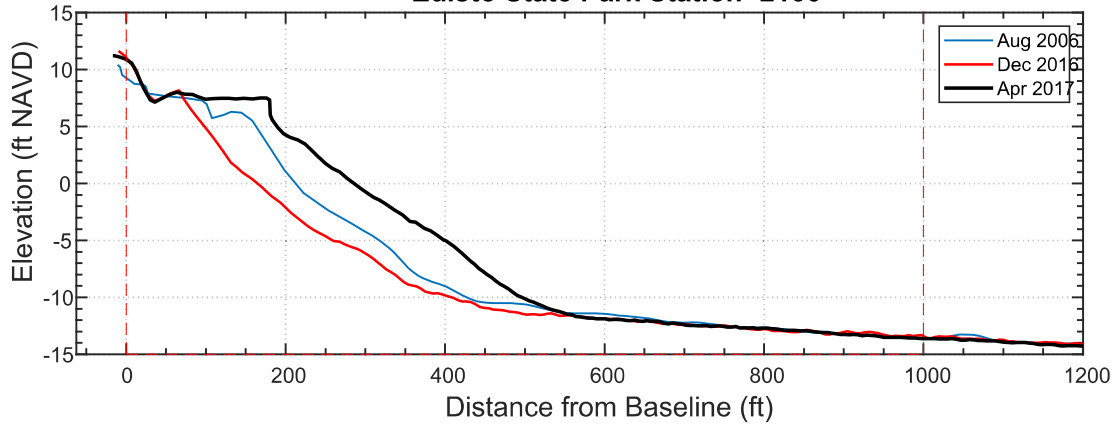

Edisto State Park Station -2100

Date	Vol to -15
Aug 2006	303.1
Dec 2016	268.7
Apr 2017	348.3