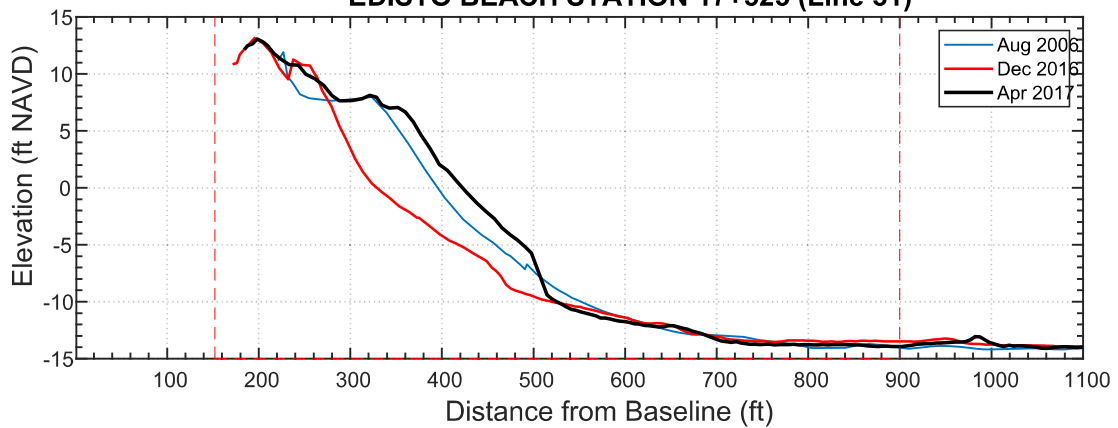

EDISTO BEACH STATION 17+525 (Line 51)

Date	Vol to -15
Aug 2006	288.1
Dec 2016	257.5
Apr 2017	303.5