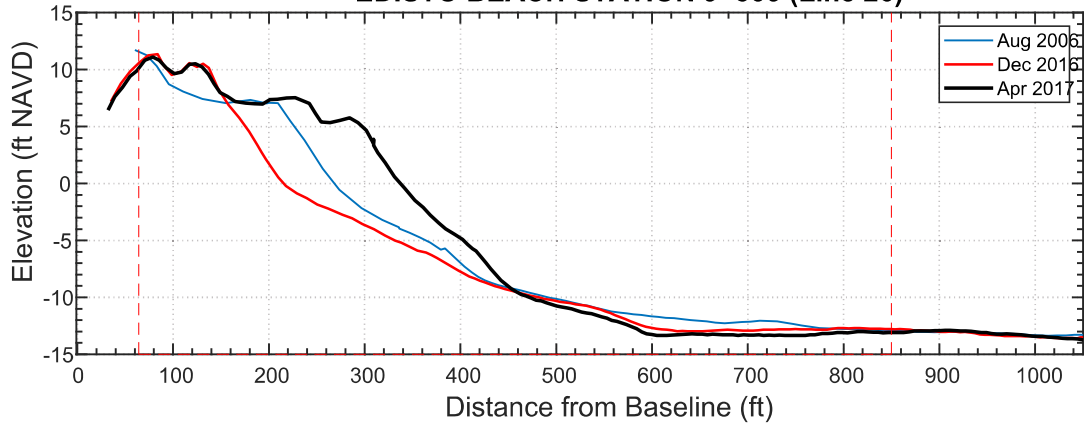

EDISTO BEACH STATION 9+300 (Line 26)

Date	Vol to -15
Aug 2006	281.6
Dec 2016	256.7
Apr 2017	304.8