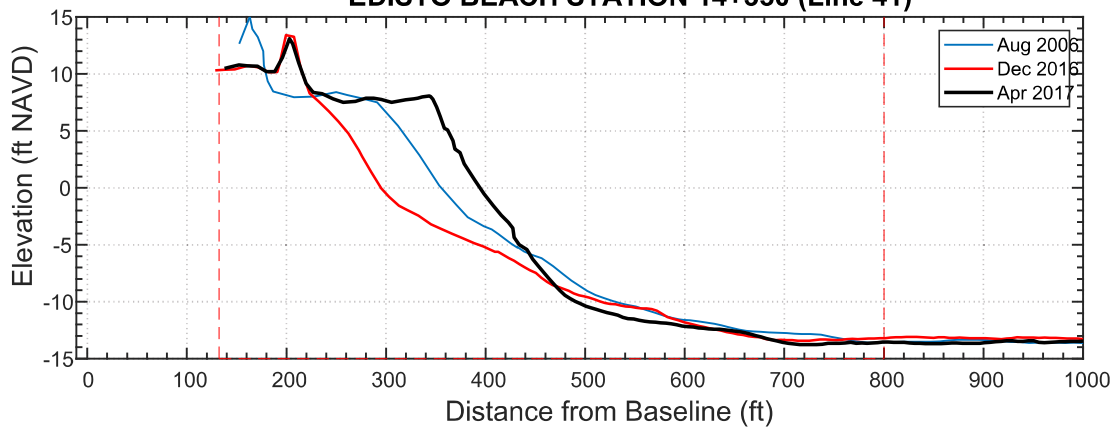

EDISTO BEACH STATION 14+350 (Line 41)

Date	Vol to -15
Aug 2006	278.6
Dec 2016	244.5
Apr 2017	286.4