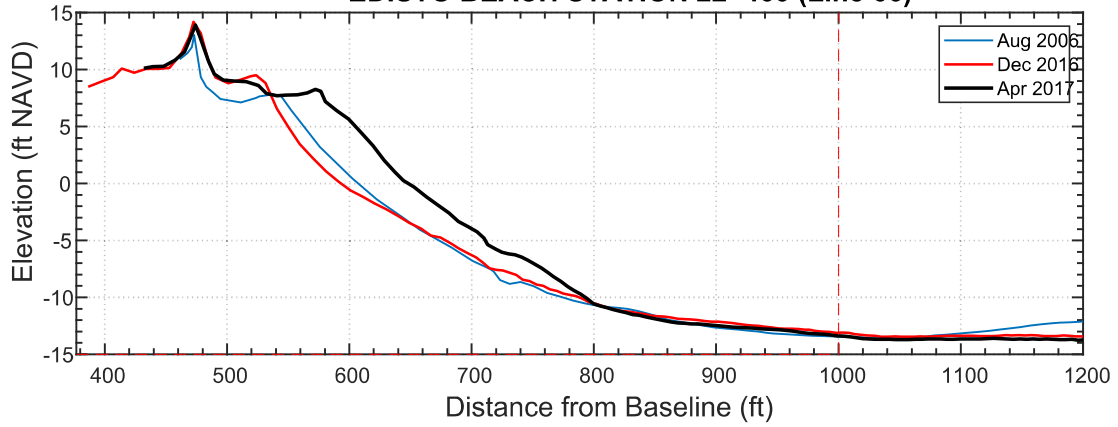

EDISTO BEACH STATION 22+460 (Line 66)

Date	Vol to -15
Aug 2006	298.6
Dec 2016	296.1
Apr 2017	326.4