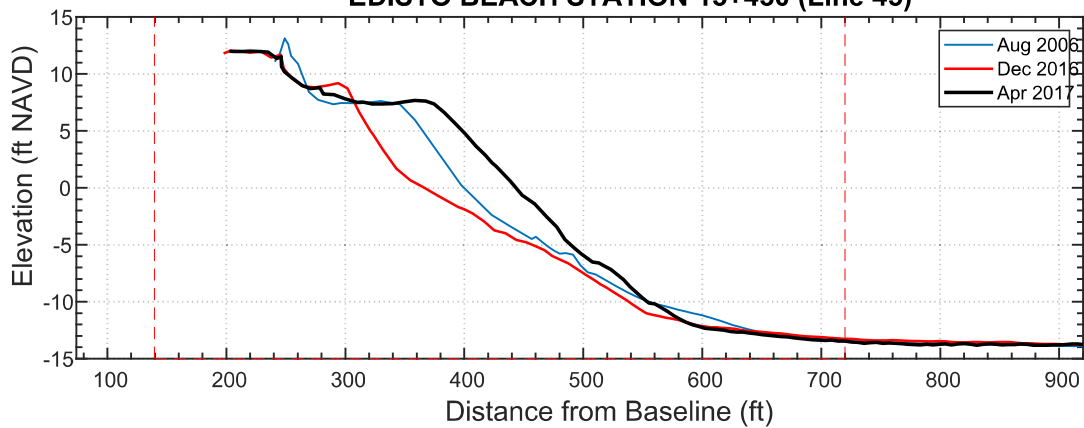

EDISTO BEACH STATION 15+450 (Line 45)

Date	Vol to -15
Aug 2006	300.4
Dec 2016	282.8
Apr 2017	319.3