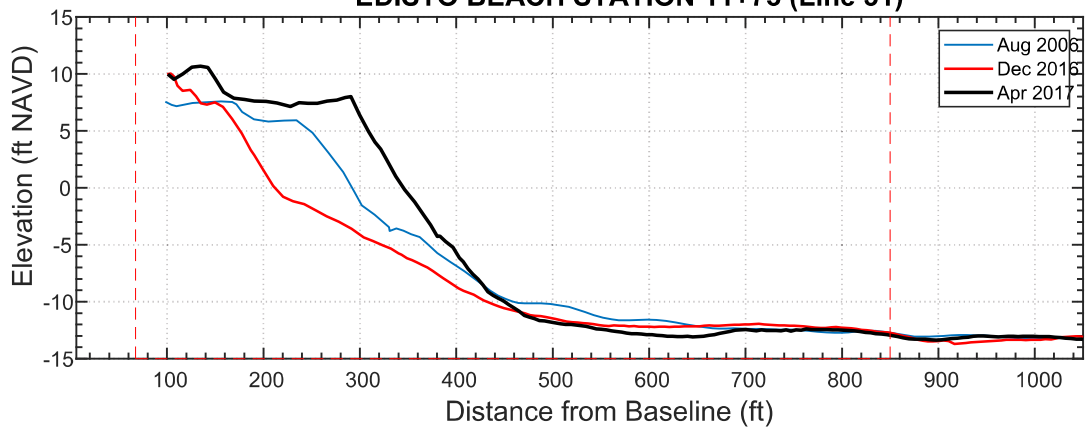

EDISTO BEACH STATION 11+75 (Line 31)

Date	Vol to -15
Aug 2006	279.5
Dec 2016	246.0
Apr 2017	307.9