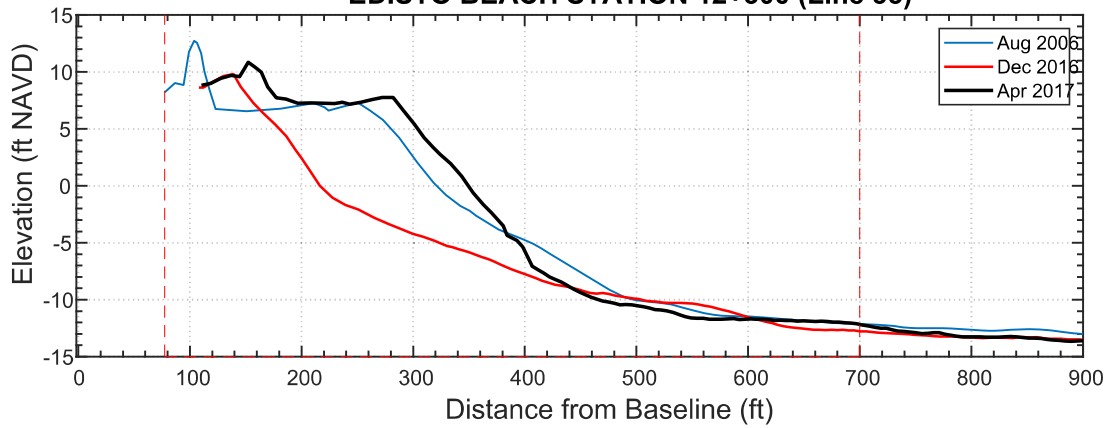

EDISTO BEACH STATION 12+300 (Line 35)

Date	Vol to -15
Aug 2006	285.4
Dec 2016	232.9
Apr 2017	293.5