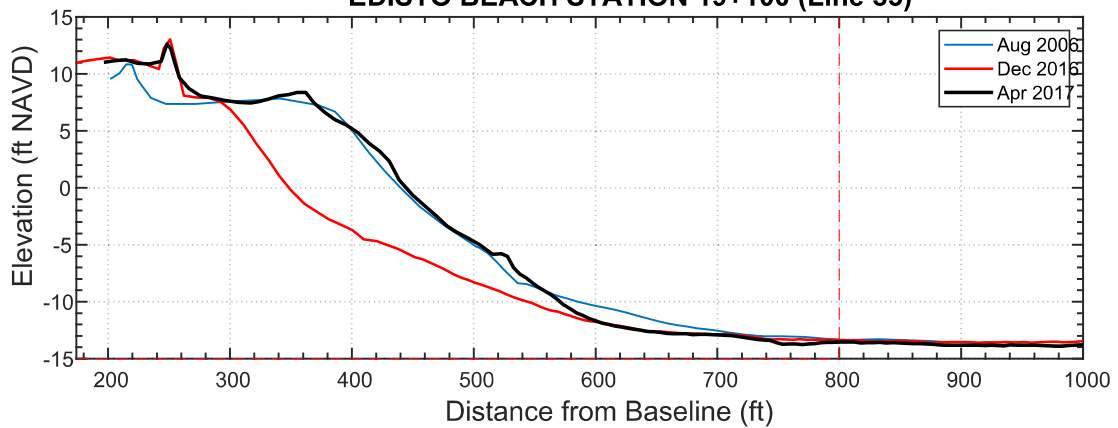

EDISTO BEACH STATION 19+100 (Line 55)

Date	Vol to -15
Aug 2006	309.7
Dec 2016	262.2
Apr 2017	315.2