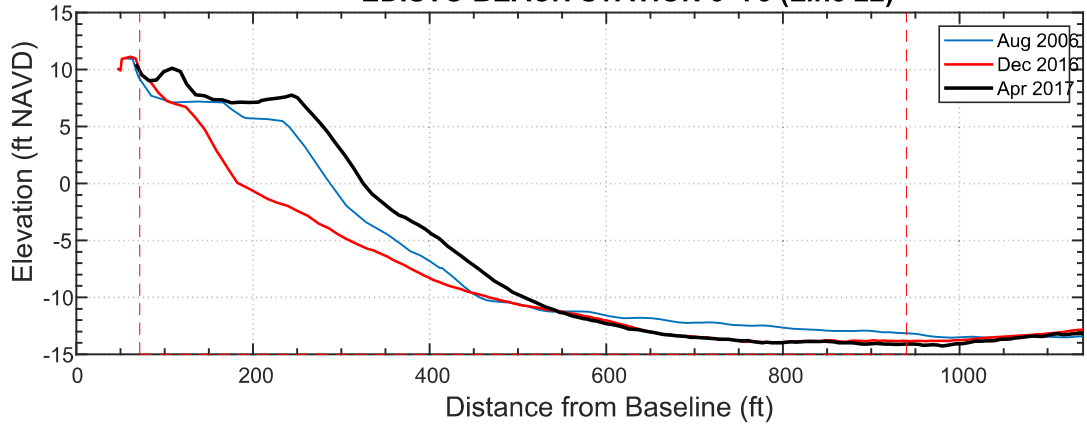

EDISTO BEACH STATION 8+75 (Line 22)

Date	Vol to -15
Aug 2006	279.7
Dec 2016	224.2
Apr 2017	300.4