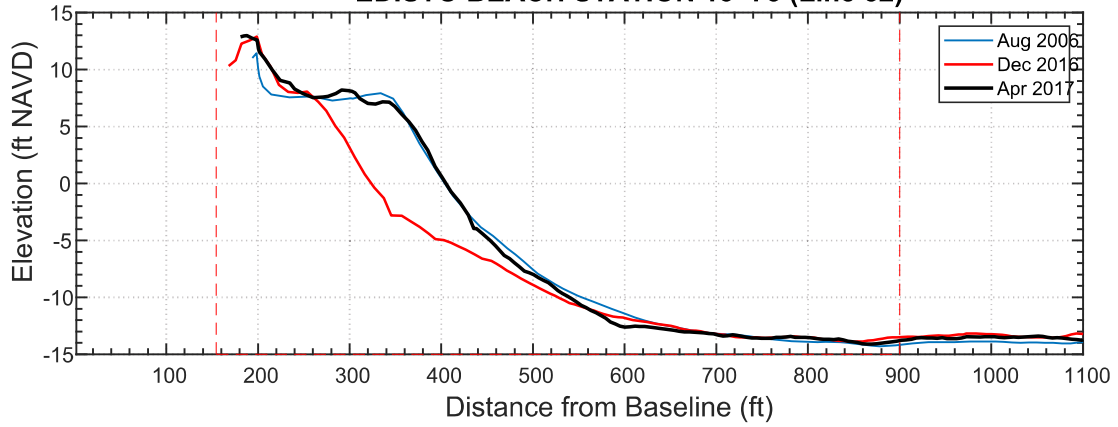

EDISTO BEACH STATION 18+75 (Line 52)

Date	Vol to -15
Aug 2006	283.2
Dec 2016	243.0
Apr 2017	284.7