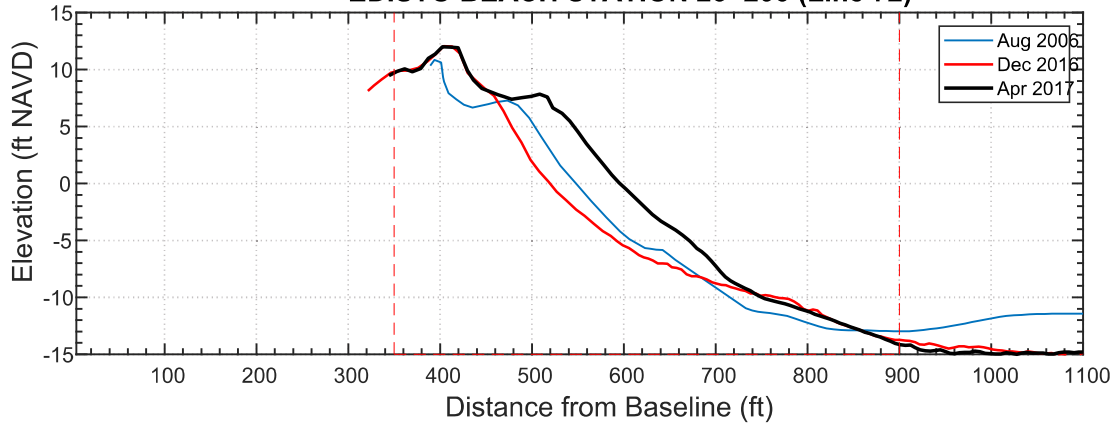

EDISTO BEACH STATION 25+200 (Line 72)

Date	Vol to -15
Aug 2006	238.6
Dec 2016	236.4
Apr 2017	277.5