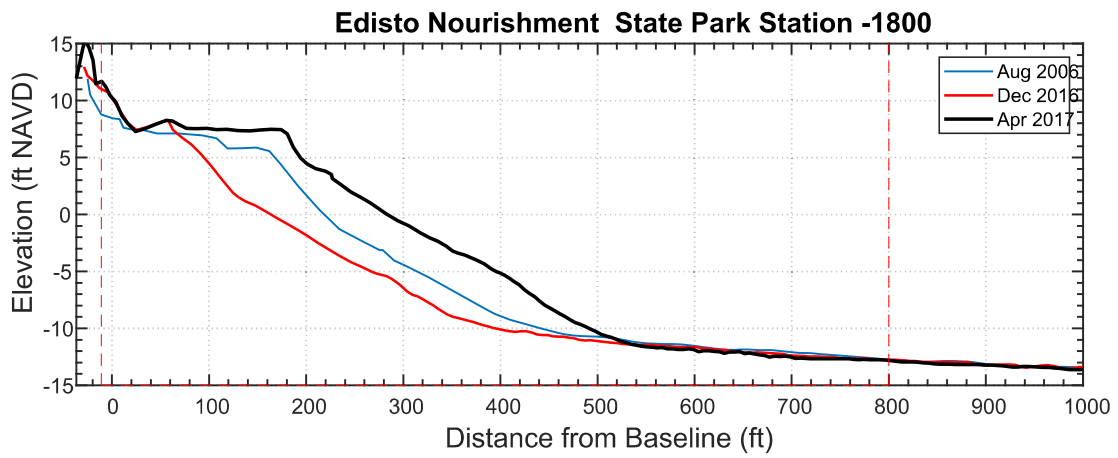

Date	Vol to -15
Aug 2006	300.1
Dec 2016	264.9
Apr 2017	342.5