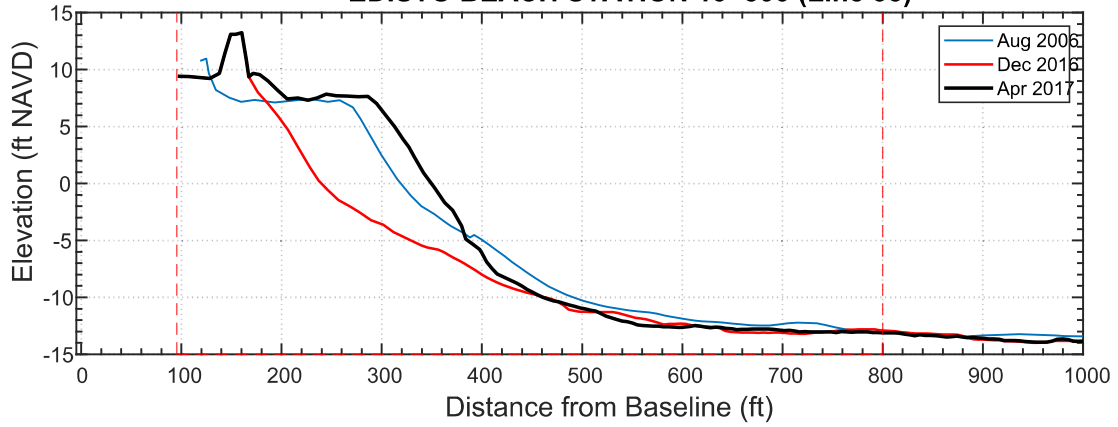

EDISTO BEACH STATION 13+300 (Line 38)

Date   Vol to -15

Aug 2006	277.7
Dec 2016	231.0
Apr 2017	283.9