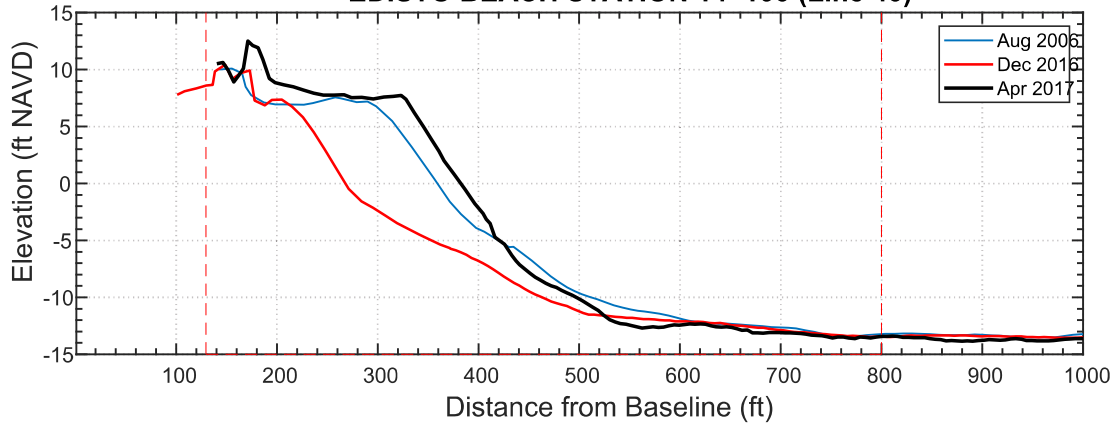

EDISTO BEACH STATION 14+100 (Line 40)

Date	Vol to -15
Aug 2006	266.6
Dec 2016	214.2
Apr 2017	275.7