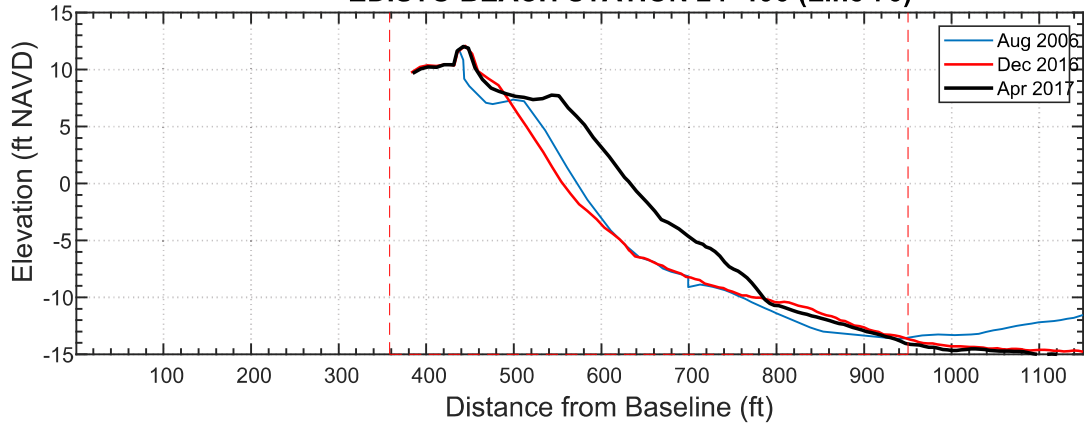

EDISTO BEACH STATION 24+190 (Line 70)

Date	Vol to -15
Aug 2006	258.4
Dec 2016	259.6
Apr 2017	303.4