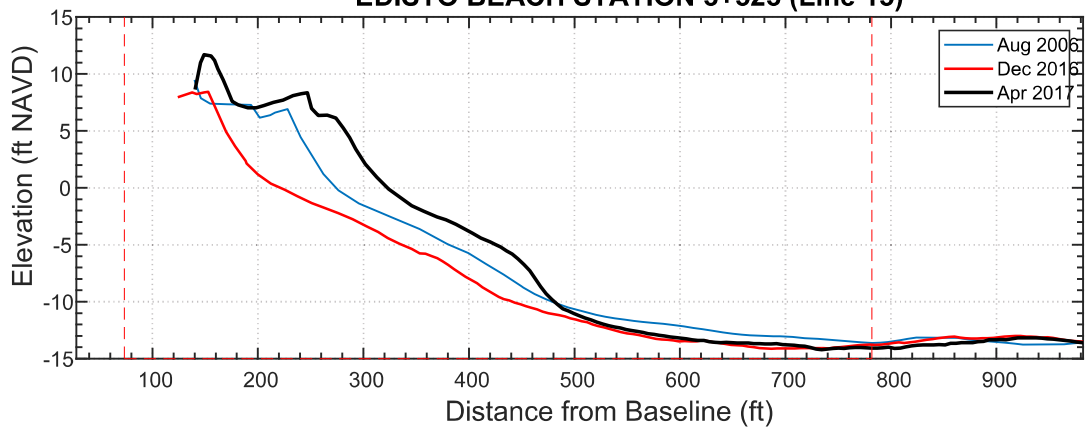

EDISTO BEACH STATION 5+525 (Line 15)

Date	Vol to -15
Aug 2006	267.6
Dec 2016	222.3
Apr 2017	292.1