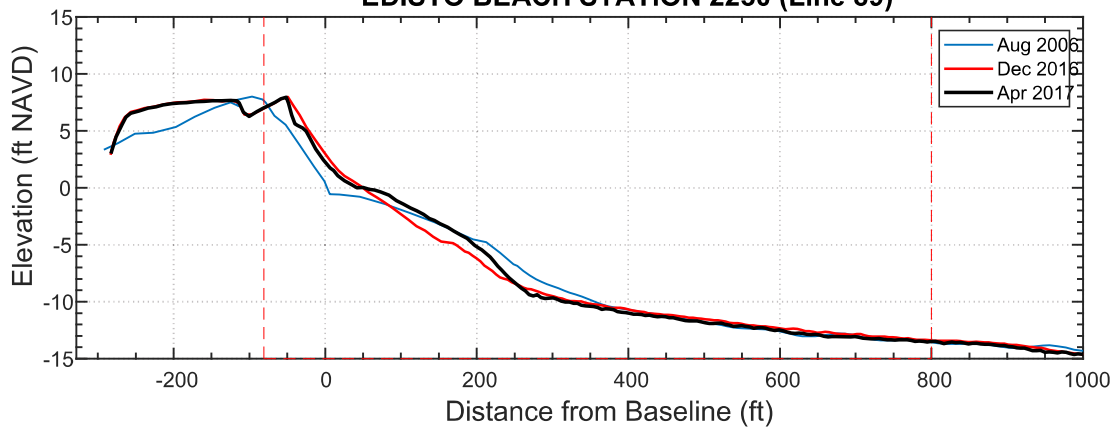

EDISTO BEACH STATION 2250 (Line 89)

Date   Vol to -15

Aug 2006	241.4
Dec 2016	243.1
Apr 2017	243.3