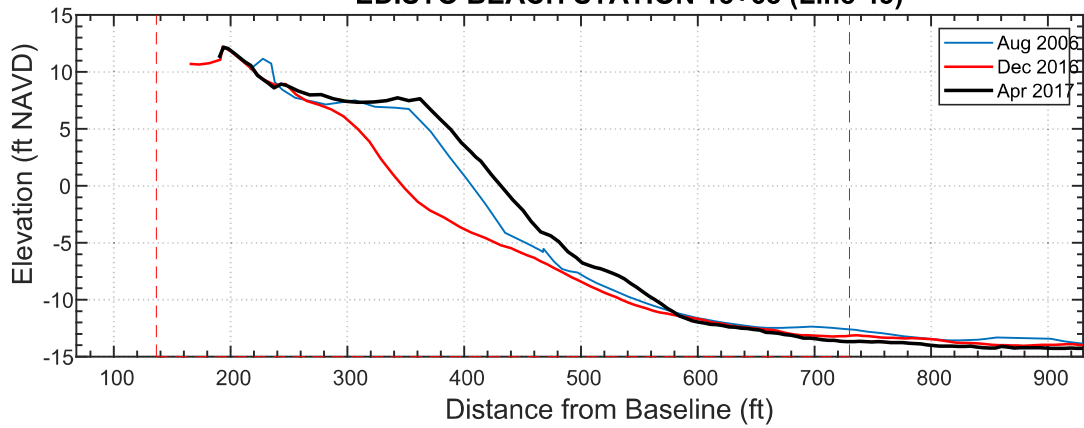

EDISTO BEACH STATION 15+65 (Line 43)

Date	Vol to -15
Aug 2006	295.7
Dec 2016	266.3
Apr 2017	312.4