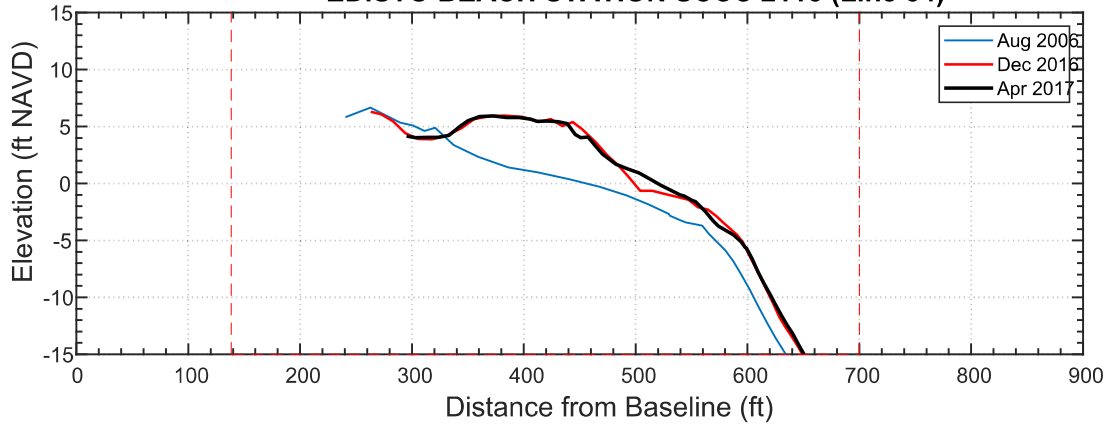

EDISTO BEACH STATION SCCC 2115 (Line 84)

Date	Vol to -15
Aug 2006	293.3
Dec 2016	325.6
Apr 2017	315.3