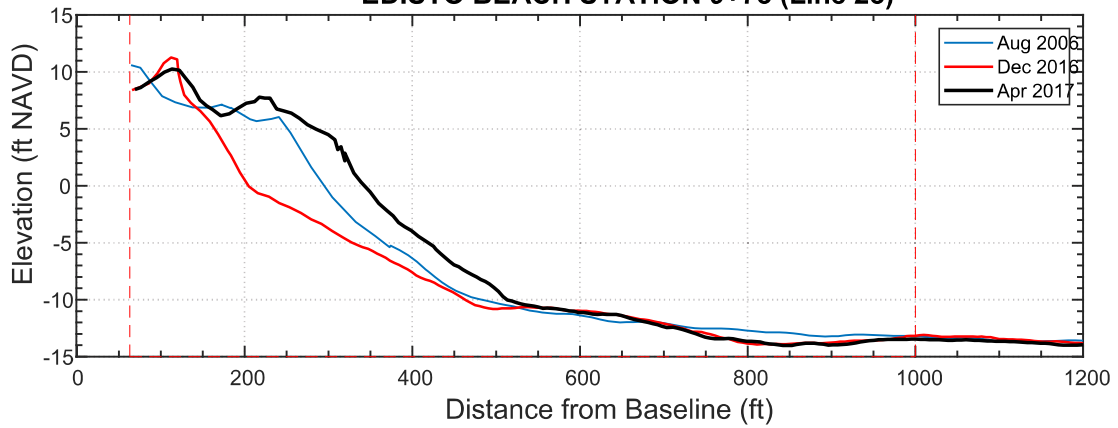

EDISTO BEACH STATION 9+75 (Line 25)

Date	Vol to -15
Aug 2006	300.4
Dec 2016	262.0
Apr 2017	328.2