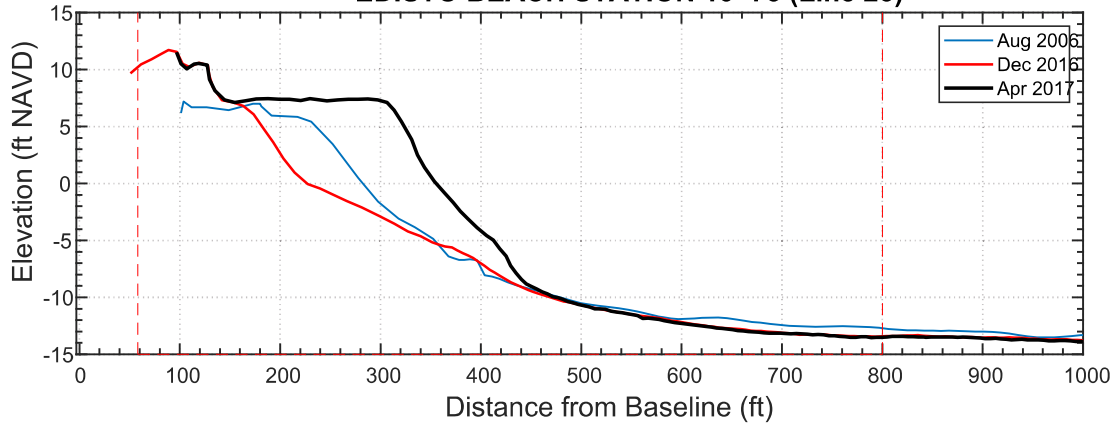

EDISTO BEACH STATION 10+75 (Line 28)

Date	Vol to -15
Aug 2006	273.9
Dec 2016	262.7
Apr 2017	321.9