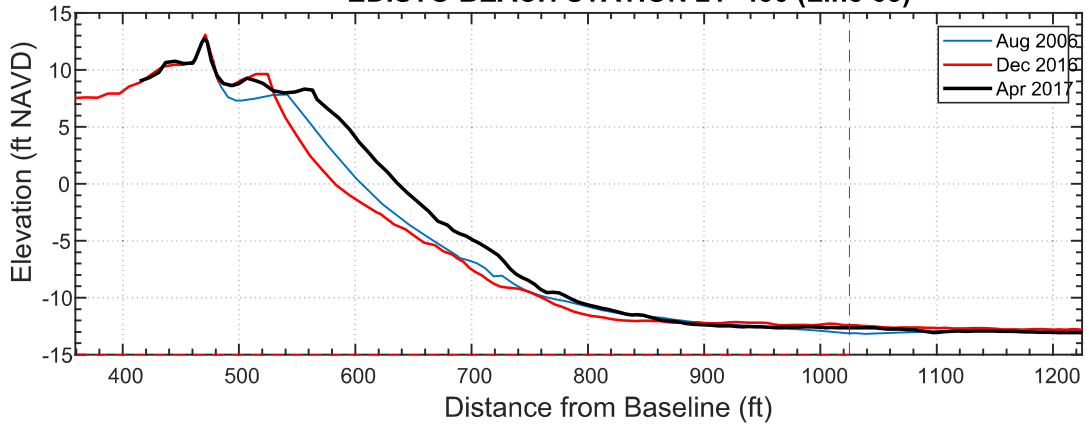

EDISTO BEACH STATION 21+430 (Line 63)

Date	Vol to -15
Aug 2006	300.2
Dec 2016	287.9
Apr 2017	320.7